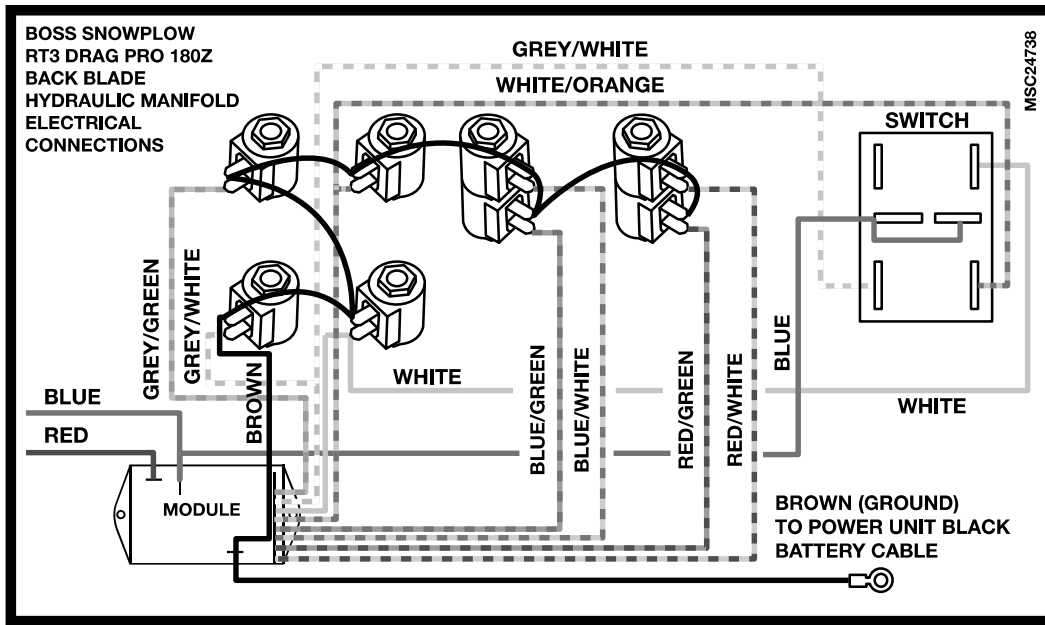

Schematics

g337880

Wire Color	Function
Blue/Green	Left Wing Out
Blue/White	Left Wing In
Red/White	Right Wing Out
Red/Green	Right Wing In
White and Gray/Green	Raise
Gray/White and Gray/Green	Lower
Red	Communication
Blue	Module Power
Brown	Ground

Hydraulic Manifold Wiring (Rev. A)