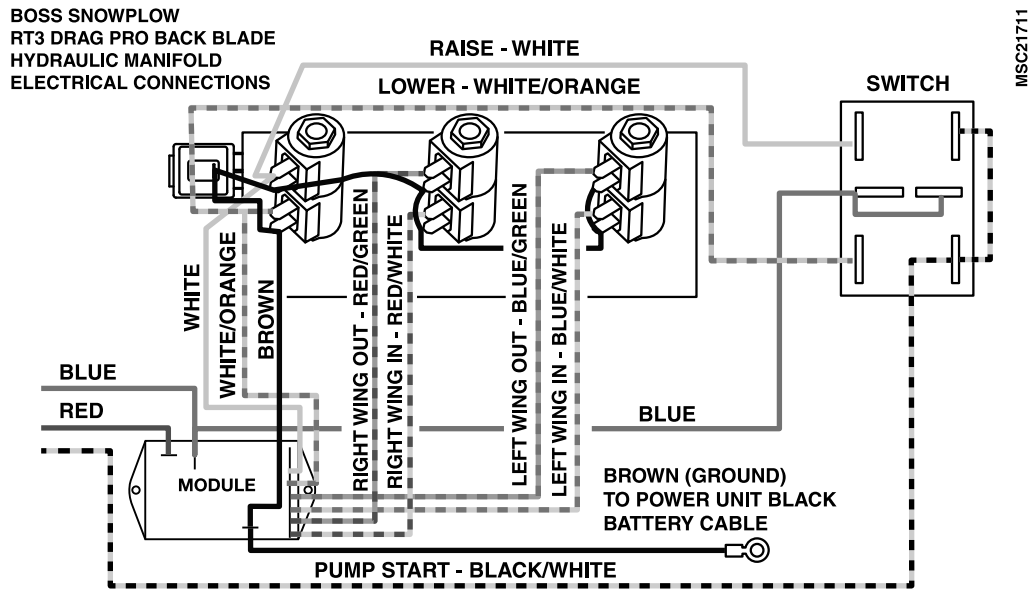

Schematics

msc21711_b

| Wire Color | Function |
|--------------|----------------|
| Blue/Green | Left Wing Out |
| Blue/White | Left Wing In |
| Red/White | Right Wing Out |
| Red/Green | Right Wing In |
| White | Raise |
| White/Orange | Lower |
| Red | Communication |
| Blue | Module Power |
| Black/White | Pump Start |
| Brown | Ground |

Hydraulic Manifold Wiring (Rev. C)