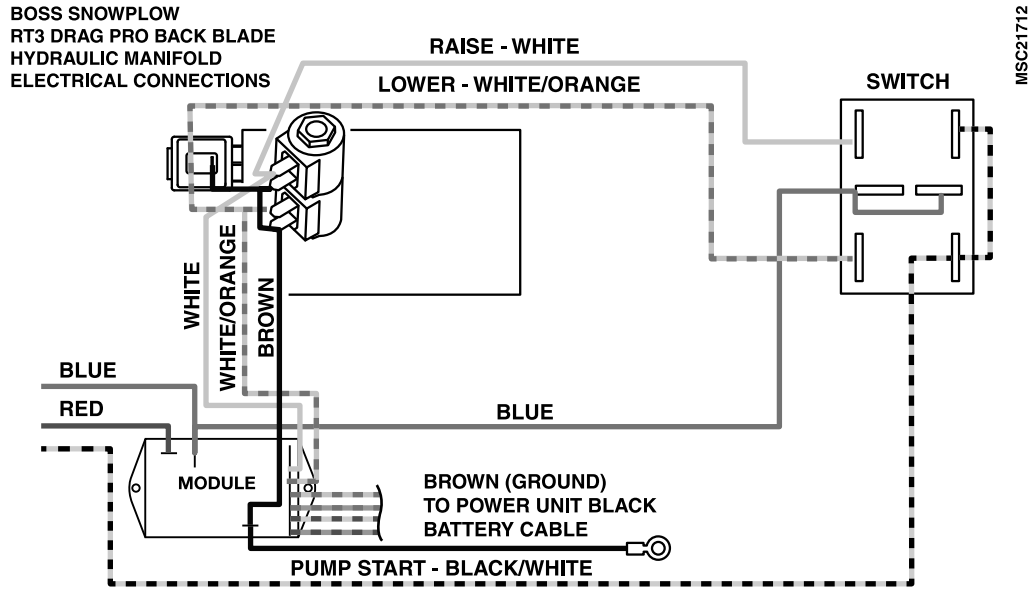

# Schematics

msc21712

| Wire Color   | Function      |
|--------------|---------------|
| White        | Raise         |
| White/Orange | Lower         |
| Red          | Communication |
| Blue         | Module Power  |
| Black/White  | Pump Start    |
| Brown        | Ground        |

**Hydraulic Manifold Wiring (Rev. B)**