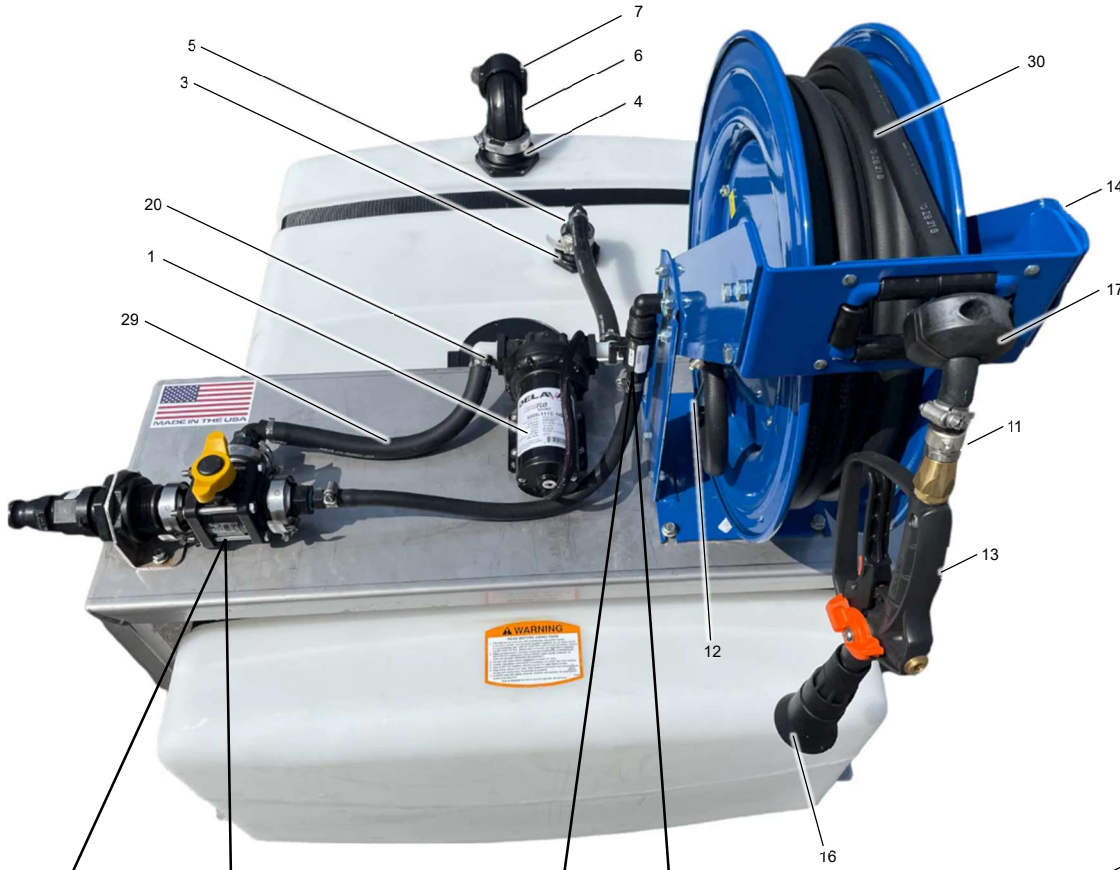

GENESIS SERIES PARTS POSTER 110E 2021 - 2022

1	PUMP- ELECTRIC, 5GPM	143-7054
2	PLUG- SPCL SHORT [EXT HEX, 1 MNPT, PP]	143-7396
3	FITTING- BULKHEAD [1 MFLD X 1 FNPT, PP]	143-7027
4	FITTING- BULKHEAD [2 FP MFLD X 2 FNPT]	143-7028
5	FITTING- ELBOW 90 [3/4 HB X 1 MFLD, PP]	143-7016
6	FITTING- ELB 90 [SWP, 2 FP FLG X 2 MQC]	143-7193
7	CAP [2 QC]	AU110379
8	FITTING- STRAIGHT [1 MNPT X 1 MQDC]	143-7176
9	VALVE- CHECK, 1" [MALE-NPT X FEMALE-NPT]	143-7013
10	FITTING- STRGHT [1/2 FNPT X 1 MFD FLG, PP]	143-7186
11	FITTING- SWIVEL, SS	143-7437
12	GUARD- SPRING, HOSE REEL	143-7050
13	GUN- SPRAY, 4.0MM NOZZLE	143-7435
14	HOSE REEL- SPRING REWIND, 50'	143-7052
15	MICROVALVE, 1/2F X 1/2M NPT	126-1494
16	NOZZLE TIP- GUN, SPRAY	143-7005
17	STOP-1/2" HOSE	143-7049
18	VALVE- 3 WAY BALL [1" MNFLD]	143-7029
19	ELBOW 90 1/2"	108-3573
20	FITTING- ELBOW, 3/4 QD X 3/4 BARB	126-4420
21	FITTING- HOSEBARB [1/2"]	120-8671
22	HARNES- WIRE, 110LP	143-7086
23	GASKET- FLANGE [FG100, EPDM]	143-7402
24	GASKET- FLANGE [FG220, EPDM]	143-7181
25	1" FLANGE CLAMP- SCREW, WORM	AU114153
26	2" FULL PORT FLANGE CLAMP- SCREW, WORM	127-5005
27	1/2" HOSE CLAMP	2412-119
28	3/4" HOSE CLAMP	2412-129
29	HOSE [3/4 EPDM MULTI-USE 200 PSI BLACK]	7410540
30	HOSE [1/2 EPDM MULTI-USE 200 PSI BLACK]	135-7140