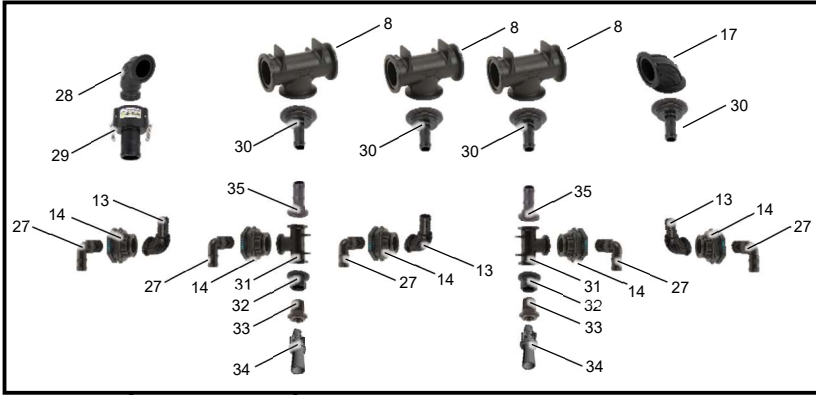

# LEGACY SERIES PARTS POSTER BRINE MAKER 2021 - 2022

1	ADAPTER- MALE	AU110378
2	FITTING- BULKHEAD [2.0 FP MFLD X 2.0 FNPT]	143-7028
3	FITTING- STR [2.0 FLG X 2.0 FP, PP]	143-7196
4	REGULATOR- AIR, 20 PSI SET PRESSURE	143-7094
5	VALVE- BALL [90, 1/4" MNPT X 1/4" MNPT]	143-7099
6	STRAINER- 30 MESH [1" FLANGE]	143-7026
7	VALVE- BALL [2" FLANGE X 2" FLANGE]	143-7202
8	FITTING- TEE [2 FP, 2 FP, 2 FP, MNFLD, PP]	143-7201
9	FITTING- ELB 90 [2.0 FP FLG X 2.0 BARB, PP]	143-7195
10	FITTING- ELB 45 [2.0 BARB X 2.0 FP MFLD, PP]	143-7023
11	FITTING- TEE [2FP MFLD X 2FP MFLD X 1 MFLD]	143-7462
12	FITTING- ELBOW 90 [1.0 HB X 1.0 MFLD, PP]	143-7018
13	FITTING- SWEEP ELBOW, M100 1"	131-0241
14	FITTING- BULKHEAD [1.0 MFLD X 1.0 FNPT, PP]	143-7027
15	FITTING- CROSS [2.0 FP MFLD FLG, PP]	143-7197
16	VALVE- BALL [2" QD X 2" FLANGE]	143-7203
17	FITTING- ELB 90 [2.0FP FLG, SWEEP, PP]	143-7200
18	FITTING- STRAIGHT [2.0 MQC X 2.0 FP FLG]	143-7192
19	COUPLING [2.0 FULL PORT MNFLD, PP]	143-7024
20	FITTING- M220 2.0 MNPT	130-7288
21	PUMP- ELECTRIC 220V AC, 180 GPM	143-7009
22	FITTING- STRGHT [2.0 MNPT X 2.0 MFLD, PP]	143-7191
23	FITTING- ELB 45 [2.0 MFLD FLG X 2.0 BARB]	143-7459
24	SENSOR- TOROIDAL	143-7012
25	FITTING- BULKHEAD [1.5 FNPT X 1.5 FNPT, PP]	143-7207
26	HYDROMETER, 4-26.4% NaCl	143-7146
27	ELBOW 90 1/2"	108-3576
28	FITTING- ELB 90 [SWP, 2.0 FP FLG X 2.0 MQC]	143-7193
29	COUPLER- CAM LOCK [2.0]	114-4369
30	FITTING- HOSE BARB	125-5894
31	TEE- 100 SERIES	127-9834
32	FITTING- STRAIGHT [1/2 FNPT X 1.0 MFD FLG, PP]	143-7186
33	FITTING- REDUCER [1/2 - 1/4]	135-5743
34	NOZZLE- EDUCTOR, 1/4- PP	143-7170
35	FITTING- 1" BARB, M100	127-1142
36	FITTING- STRAIGHT [2.0 MNPT X 2.0 BARB, PP]	143-7461
37	NIPPLE- PIPE [1.0 MNPT X 6.0 IN, PP]	143-7464
38	FITTING- ELBOW [90, 1" FNPT X 1" FNPT]	143-7180
39	FITTING- STRAIGHT [1.0 MNPT X 0.25 FNPT, PP]	143-7724
41	VALVE- BALL [2" QD X 2" BARB]	143-7208
42	GASKET- FLANGE [FG100, EPDM]	143-7402
43	1" FLANGE CLAMP- SCREW, WORM	AU114153
44	GASKET- FLANGE [FG200, EPDM]	143-7403
45	2" FLANGE CLAMP- SCREW, WORM	104-9089
46	GASKET- FLANGE [FG220, EPDM]	143-7181
47	2" FULL PORT FLANGE CLAMP- SCREW, WORM	127-5005
48	1" HOSE CLAMP	2412-34
49	2" HOSE CLAMP	2412-130
50	HOSE [1.0 EPDM MULTI-USE 200 PSI BLACK]	7411020
51	HOSE- EPDM [2 ID BULK]	143-7153