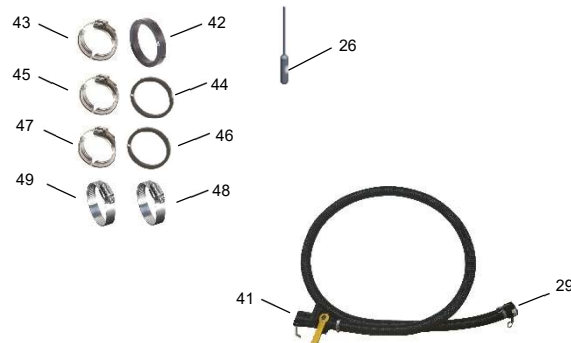

# LEGACY SERIES PARTS POSTER BRINE MAKER 2021 - 2022

1	ADAPTER- MALE	AU110378
2	FITTING- BULKHEAD [2.0 FP MFLD X 2.0 FNPT]	143-7028
3	FITTING- STR [2.0 FLG X 2.0 FP, PP]	143-7196
4	REGULATOR- AIR, 20 PSI SET PRESSURE	143-7094
5	VALVE- BALL [90, 1/4" MNPT X 1/4" MNPT]	143-7099
6	STRAINER- 30 MESH [1" FLANGE]	143-7026
7	VALVE- BALL [2" FLANGE X 2" FLANGE]	143-7202
8	FITTING- TEE [2 FP, 2 FP, 2 FP, MNFLD, PP]	143-7201
9	FITTING- ELB 90 [2.0 FP FLG X 2.0 BARB, PP]	143-7195
10	FITTING- ELB 45 [2.0 BARB X 2.0 FP MFLD, PP]	143-7023
11	FITTING- TEE [2FP MFLD X 2FP MFLD X 1 MFLD]	143-7462
12	FITTING- ELBOW 90 [1.0 HB X 1.0 MFLD, PP]	143-7018
13	FITTING- SWEEP ELBOW, M100 1"	131-0241
14	FITTING- BULKHEAD [1.0 MFLD X 1.0 FNPT, PP]	143-7027
15	FITTING- CROSS [2.0 FP MFLD FLG, PP]	143-7197
16	VALVE- BALL [2" QD X 2" FLANGE]	143-7203
17	FITTING- ELB 90 [2.0FP FLG, SWEEP, PP]	143-7200
18	FITTING- STRAIGHT [2.0 MQC X 2.0 FP FLG]	143-7192
19	COUPLING [2.0 FULL PORT MNFLD, PP]	143-7024
20	FITTING- M220 2.0 MNPT	130-7288
21	PUMP- ELECTRIC 220V AC, 180 GPM	143-7009
22	FITTING- STRGHT [2.0 MNPT X 2.0 MFLD, PP]	143-7191
23	FITTING- ELB 45 [2.0 MFLD FLG X 2.0 BARB]	143-7459
24	SENSOR- TOROIDAL	143-7012
25	FITTING- BULKHEAD [1.5 FNPT X 1.5 FNPT, PP]	143-7207
26	HYDROMETER, 4-26.4% NaCl	143-7146
27	ELBOW 90 1/2"	108-3576
28	FITTING- ELB 90 [SWP, 2.0 FP FLG X 2.0 MQC]	143-7193
29	COUPLER- CAM LOCK [2.0]	114-4369
30	FITTING- HOSE BARB	125-5894
31	TEE- 100 SERIES	127-9834
32	FITTING- STRAIGHT [1/2 FNPT X 1.0 MFD FLG, PP]	143-7186
33	FITTING- REDUCER [1/2 - 1/4]	135-5743
34	NOZZLE- EDUCTOR, 1/4- PP	143-7170
35	FITTING- 1" BARB, M100	127-1142
36	FITTING- STRAIGHT [2.0 MNPT X 2.0 BARB, PP]	143-7461
37	NIPPLE- PIPE [1.0 MNPT X 6.0 IN, PP]	143-7464
38	FITTING- ELBOW [90, 1" FNPT X 1" FNPT]	143-7180
39	FITTING- STRAIGHT [1.0 MNPT X 0.25 FNPT, PP]	143-7724
41	VALVE- BALL [2" QD X 2" BARB]	143-7208
42	GASKET- FLANGE [FG100, EPDM]	143-7402
43	1" FLANGE CLAMP- SCREW, WORM	AU114153
44	GASKET- FLANGE [FG200, EPDM]	143-7403
45	2" FLANGE CLAMP- SCREW, WORM	104-9089
46	GASKET- FLANGE [FG220, EPDM]	143-7181
47	2" FULL PORT FLANGE CLAMP- SCREW, WORM	127-5005
48	1" HOSE CLAMP	2412-34
49	2" HOSE CLAMP	2412-130
50	HOSE [1.0 EPDM MULTI-USE 200 PSI BLACK]	7411020
51	HOSE- EPDM [2 ID BULK]	143-7153