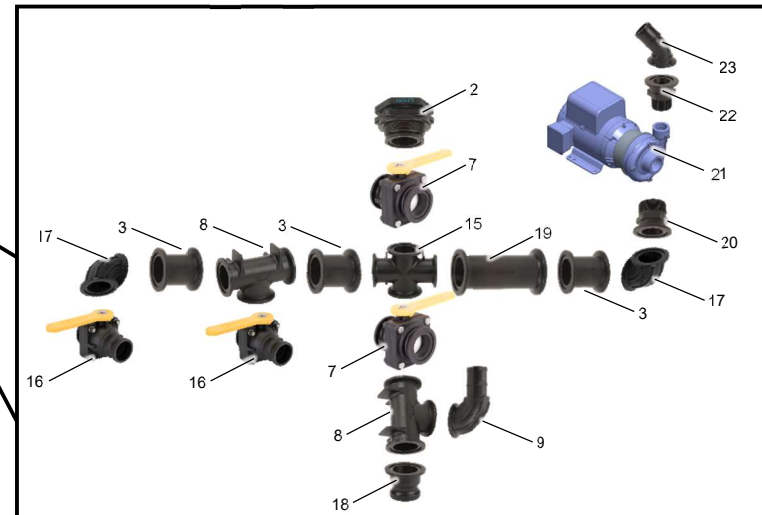

# LEGACY SERIES PARTS POSTER BRINE MAKER 2021 - 2022

1	ADAPTER- MALE	AU110378
2	FITTING- BULKHEAD [2.0 FP MFLD X 2.0 FNPT]	143-7028
3	FITTING- STR [2.0 FLG X 2.0 FP, PP]	143-7196
4	REGULATOR- AIR, 20 PSI SET PRESSURE	143-7094
5	VALVE- BALL [90, 1/4" MNPT X 1/4" MNPT]	143-7099
6	STRAINER- 30 MESH [1" FLANGE]	143-7026
7	VALVE- BALL [2" FLANGE X 2" FLANGE]	143-7202
8	FITTING- TEE [2 FP, 2 FP, 2 FP, MNFLD, PP]	143-7201
9	FITTING- ELB 90 [2.0 FP FLG X 2.0 BARB, PP]	143-7195
10	FITTING- ELB 45 [2.0 BARB X 2.0 FP MFLD, PP]	143-7023
11	FITTING- TEE [2FP MFLD X 2FP MFLD X 1 MFLD]	143-7462
12	FITTING- ELBOW 90 [1.0 HB X 1.0 MFLD, PP]	143-7018
13	FITTING- SWEEP ELBOW, M100 1"	131-0241
14	FITTING- BULKHEAD [1.0 MFLD X 1.0 FNPT, PP]	143-7027
15	FITTING- CROSS [2.0 FP MFLD FLG, PP]	143-7197
16	VALVE- BALL [2" QD X 2" FLANGE]	143-7203
17	FITTING- ELB 90 [2.0FP FLG, SWEEP, PP]	143-7200
18	FITTING- STRAIGHT [2.0 MQC X 2.0 FP FLG]	143-7192
19	COUPLING [2.0 FULL PORT MNFLD, PP]	143-7024
20	FITTING- M220 2.0 MNPT	130-7288
21	PUMP- ELECTRIC 220V AC, 180 GPM	143-7009
22	FITTING- STRGHT [2.0 MNPT X 2.0 MFLD, PP]	143-7191
23	FITTING- ELB 45 [2.0 MFLD FLG X 2.0 BARB]	143-7459
24	SENSOR- TOROIDAL	143-7012
25	FITTING- BULKHEAD [1.5 FNPT X 1.5 FNPT, PP]	143-7207
26	HYDROMETER, 4-26.4% NaCl	143-7146
27	ELBOW 90 1/2"	108-3576
28	FITTING- ELB 90 [SWP, 2.0 FP FLG X 2.0 MQC]	143-7193
29	COUPLER- CAM LOCK [2.0]	114-4369
30	FITTING- HOSE BARB	125-5894
31	TEE- 100 SERIES	127-9834
32	FITTING- STRAIGHT [1/2 FNPT X 1.0 MFD FLG, PP]	143-7186
33	FITTING- REDUCER [1/2 - 1/4]	135-5743
34	NOZZLE- EDUCTOR, 1/4- PP	143-7170
35	FITTING- 1" BARB, M100	127-1142
36	FITTING- STRAIGHT [2.0 MNPT X 2.0 BARB, PP]	143-7461
37	NIPPLE- PIPE [1.0 MNPT X 6.0 IN, PP]	143-7464
38	FITTING- ELBOW [90, 1" FNPT X 1" FNPT]	143-7180
39	FITTING- STRAIGHT [1.0 MNPT X 0.25 FNPT, PP]	143-7724
41	VALVE- BALL [2" QD X 2" BARB]	143-7208
42	GASKET- FLANGE [FG100, EPDM]	143-7402
43	1" FLANGE CLAMP- SCREW, WORM	AU114153
44	GASKET- FLANGE [FG200, EPDM]	143-7403
45	2" FLANGE CLAMP- SCREW, WORM	104-9089
46	GASKET- FLANGE [FG220, EPDM]	143-7181
47	2" FULL PORT FLANGE CLAMP- SCREW, WORM	127-5005
48	1" HOSE CLAMP	2412-34
49	2" HOSE CLAMP	2412-130
50	HOSE [1.0 EPDM MULTI-USE 200 PSI BLACK]	7411020
51	HOSE- EPDM [2 ID BULK]	143-7153