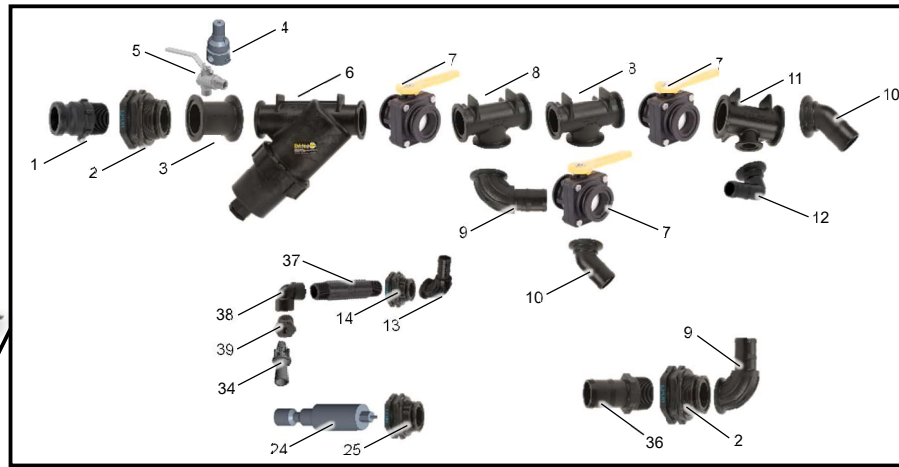

# LEGACY SERIES PARTS POSTER BRINE MAKER 2021 - 2022

1	ADAPTER- MALE	AU110378
2	FITTING- BULKHEAD [2.0 FP MFLD X 2.0 FNPT]	143-7028
3	FITTING- STR [2.0 FLG X 2.0 FP, PP]	143-7196
4	REGULATOR- AIR, 20 PSI SET PRESSURE	143-7094
5	VALVE- BALL [90, 1/4" MNPT X 1/4" MNPT]	143-7099
6	STRAINER- 30 MESH [1" FLANGE]	143-7026
7	VALVE- BALL [2" FLANGE X 2" FLANGE]	143-7202
8	FITTING- TEE [2 FP, 2 FP, 2 FP, MNFLD, PP]	143-7201
9	FITTING- ELB 90 [2.0 FP FLG X 2.0 BARB, PP]	143-7195
10	FITTING- ELB 45 [2.0 BARB X 2.0 FP MFLD, PP]	143-7023
11	FITTING- TEE [2FP MFLD X 2FP MFLD X 1 MFLD]	143-7462
12	FITTING- ELBOW 90 [1.0 HB X 1.0 MFLD, PP]	143-7018
13	FITTING- SWEEP ELBOW, M100 1"	131-0241
14	FITTING- BULKHEAD [1.0 MFLD X 1.0 FNPT, PP]	143-7027
15	FITTING- CROSS [2.0 FP MFLD FLG, PP]	143-7197
16	VALVE- BALL [2" QD X 2" FLANGE]	143-7203
17	FITTING- ELB 90 [2.0FP FLG, SWEEP, PP]	143-7200
18	FITTING- STRAIGHT [2.0 MQC X 2.0 FP FLG]	143-7192
19	COUPLING [2.0 FULL PORT MNFLD, PP]	143-7024
20	FITTING- M220 2.0 MNPT	130-7288
21	PUMP- ELECTRIC 220V AC, 180 GPM	143-7009
22	FITTING- STRGHT [2.0 MNPT X 2.0 MFLD, PP]	143-7191
23	FITTING- ELB 45 [2.0 MFLD FLG X 2.0 BARB]	143-7459
24	SENSOR- TOROIDAL	143-7012
25	FITTING- BULKHEAD [1.5 FNPT X 1.5 FNPT, PP]	143-7207
26	HYDROMETER, 4-26.4% NaCl	143-7146
27	ELBOW 90 1/2"	108-3576
28	FITTING- ELB 90 [SWP, 2.0 FP FLG X 2.0 MQC]	143-7193
29	COUPLER- CAM LOCK [2.0]	114-4369
30	FITTING- HOSE BARB	125-5894
31	TEE- 100 SERIES	127-9834
32	FITTING- STRAIGHT [1/2 FNPT X 1.0 MFD FLG, PP]	143-7186
33	FITTING- REDUCER [1/2 - 1/4]	135-5743
34	NOZZLE- EDUCTOR, 1/4- PP	143-7170
35	FITTING- 1" BARB, M100	127-1142
36	FITTING- STRAIGHT [2.0 MNPT X 2.0 BARB, PP]	143-7461
37	NIPPLE- PIPE [1.0 MNPT X 6.0 IN, PP]	143-7464
38	FITTING- ELBOW [90, 1" FNPT X 1" FNPT]	143-7180
39	FITTING- STRAIGHT [1.0 MNPT X 0.25 FNPT, PP]	143-7724
41	VALVE- BALL [2" QD X 2" BARB]	143-7208
42	GASKET- FLANGE [FG100, EPDM]	143-7402
43	1" FLANGE CLAMP- SCREW, WORM	AU114153
44	GASKET- FLANGE [FG200, EPDM]	143-7403
45	2" FLANGE CLAMP- SCREW, WORM	104-9089
46	GASKET- FLANGE [FG220, EPDM]	143-7181
47	2" FULL PORT FLANGE CLAMP- SCREW, WORM	127-5005
48	1" HOSE CLAMP	2412-34
49	2" HOSE CLAMP	2412-130
50	HOSE [1.0 EPDM MULTI-USE 200 PSI BLACK]	7411020
51	HOSE- EPDM [2 ID BULK]	143-7153