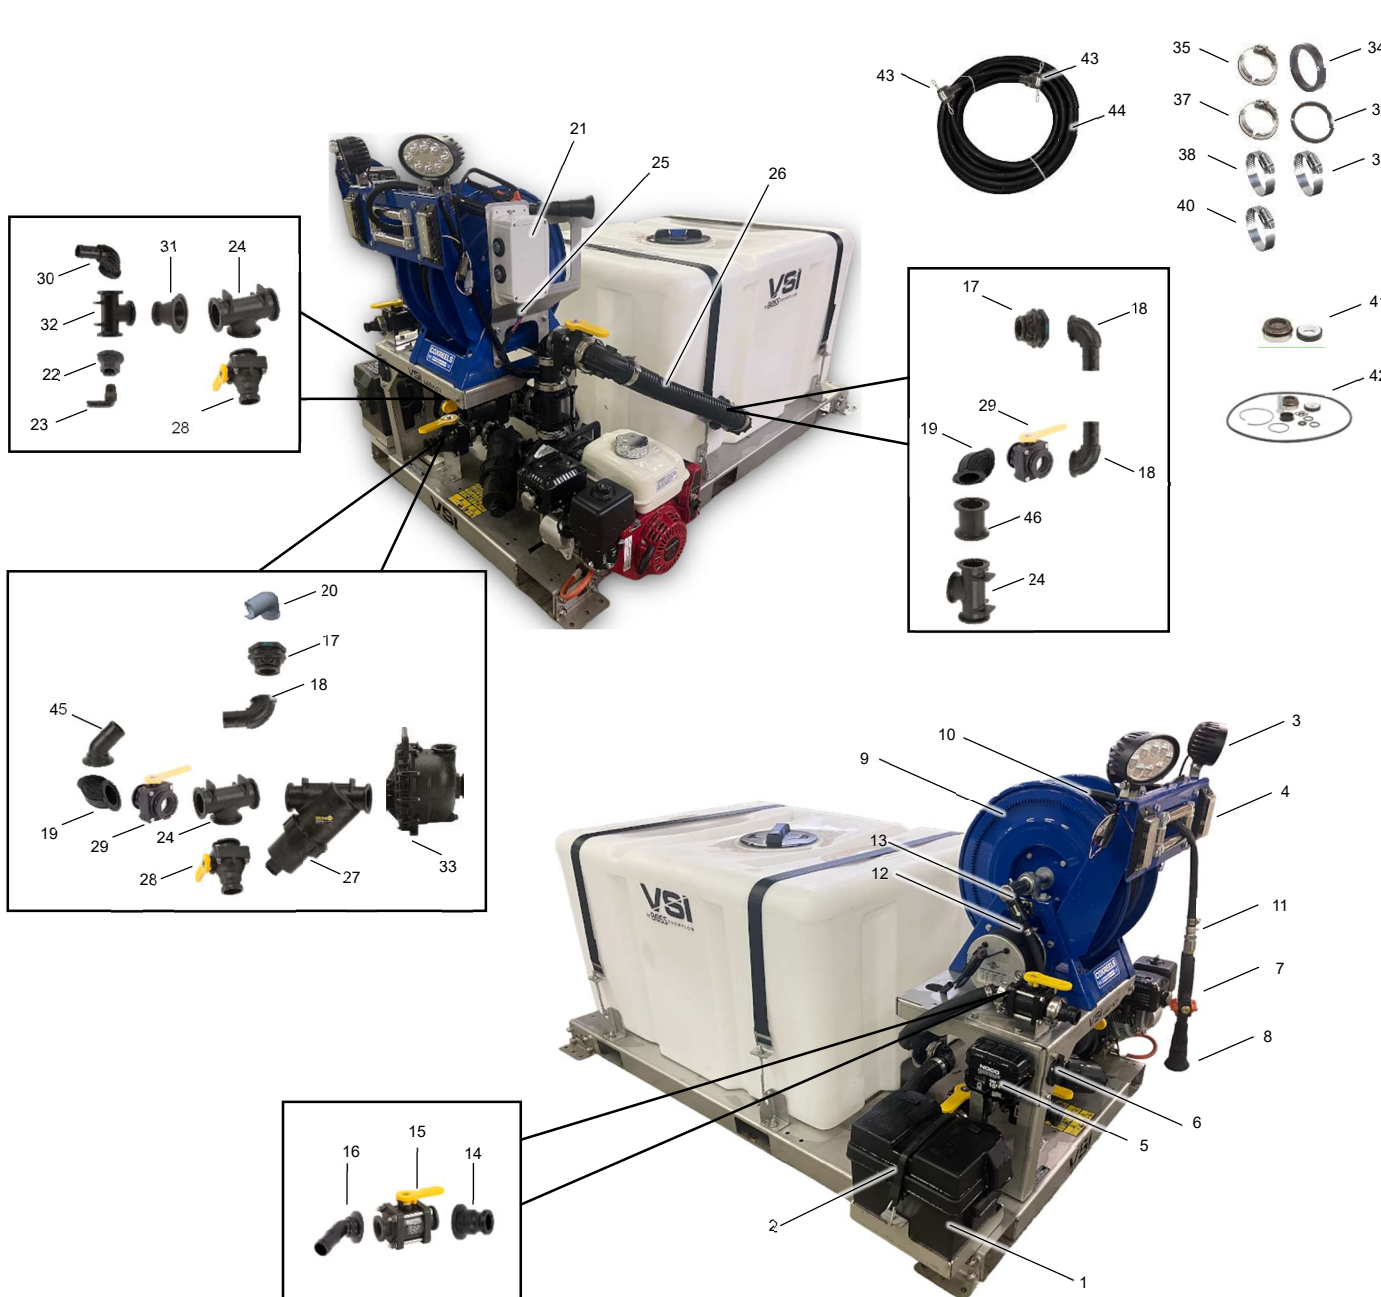

**LEGACY SERIES
PARTS POSTER
SIDEWALK SLAYER
2021 - 2022**

1	GROUP 24 BATTERY BOX	143-7131
2	RUBBER STRAP	139-2381
3	LED WORK LIGHT 12V FLOOD	143-7133
4	AMBER LED 12V STROBE LIGHT	143-7132
5	TENDER, BATTERY, 10AMP	143-7130
6	OUTLET- 125V AC, 15 AMP	143-7128
7	GUN- SPRAY, 4.0MM NOZZLE	143-7435
8	NOZZLE TIP- GUN, SPRAY	143-7005
9	HOSE REEL- ELECTRIC, 100'	143-7051
10	HOSE- EPDM [1/2 X 100FT], HOSE REEL, LEGACY	143-7563
11	FITTING- SWIVEL, SS	143-7437
12	FITTING- HOSEBARB [1/2]	120-8671
13	MICROVALVE [1/2F X 1/2M NPT]	126-1494
14	FITTING- STR [1.0 MQD X 1.0 MFD FLG, PP]	143-7188
15	VALVE- MANUAL, M100	130-7348
16	FITTING- ELBOW 45 [1 HB X 1 MFLD, PP]	143-7017
17	FITTING- BULKHEAD [2.0 FP MFLD X 2.0 FNPT]	143-7028
18	FITTING- ELB 90 [2 FP FLG X 2 BARB, PP]	143-7195
19	FITTING- ELB 90 [2 FP FLG, SWEEP, PP]	143-7200
20	FITTING- ELBOW [90, 2 MNPT X SIPHON, PP]	143-7076
21	CONTROL, SIDEWALK SLAYER, LEGACY	143-7444
22	FITTING- STRGTG [1/2 FNPT X 1 MFD FLG, PP]	143-7186
23	FITTING- ELBOW, HOSEBARB	120-8673
24	FITTING- TEE [2 FP, 2 FP, 2 FP, MFLD, PP]	143-7201
25	HARNES- WIRE, SIDEWALK SLAYER, LEGACY	143-7085
26	HOSE- EPDM [2 ID BULK]	143-7153
27	STRAINER- 30 MESH [2" FLANGE]	143-7025
28	VALVE- BALL [2" QD X 2" FLANGE]	143-7203
29	VALVE- BALL [2" FLANGE X 2" FLANGE]	143-7202
30	FITTING- SWEEP ELBOW, M100 1"	131-0241
31	ADAPTER- MFLD FLG [1 X 2FP, PP]	130-7314
32	TEE- 100 SERIES	127-9834
33	PUMP- 216 GPM, 5 VANE [2.0 FP MNFLD, PP]	143-7426
34	GASKET- FLANGE [FG100, EPDM]	143-7402
35	1" FLANGE CLAMP- SCREW, WORM	AU114153
36	GASKET- FLANGE [FG220, EPDM]	143-7181
37	2" FULL PORT FLANGE CLAMP- SCREW, WORM	127-5005
38	1/2" HOSE CLAMP	2412-119
39	1" HOSE CLAMP	2412-34
40	2" HOSE CLAMP	2412-130
41	KIT- SEAL [BANJO PUMP]	143-7400
42	SEAL [SHAFT 0.75, PUMP]	143-7399
43	FITTING- STRAIGHT [1" BARB X 1 QDC]	143-7174
44	HOSE [1.0 EPDM MULTI-USE 200 PSI BLACK]	7411020
45	FITTING- ELB 45 [2.0 BARB X 2.0 FP MFLD, PP]	143-7023
46	FITTING- STR [2 FP FLG X 2 FP FLG, PP]	143-7196