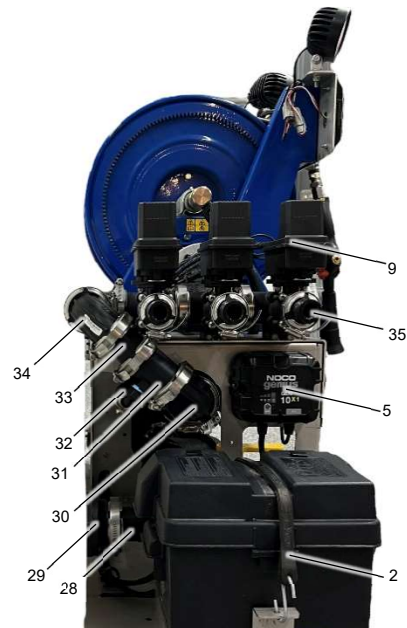

SNOWFLOW

LEGACY SERIES PARTS EXPLOSION

LEGACY 305, 500, 750, 1000, 1600, APB 2021 - 2022

1	GROUP 24 BATTERY BOX	143-7131
2	RUBBER STRAP	149-2381
3	LED WORK LIGHT 12V FLOOD	143-7133
4	AMBER LED 12V STROBE LIGHT	143-7132
5	TENDER, BATTERY, 10AMP	143-7130
6	OUTLET- 125V AC, 15 AMP	143-7128
7	METER- FLOW	143-7006
8	VALVE-BALL, PROPORTIONAL, FLANGE	143-7004
9	ASM- VALVE, 3 BANK	143-7169
10	MODULE, CONTROL, LEGACY SPRAYERS	143-7410
11	ASM- TOTAL CONTROL	143-7453
12	THROTTLE CABLE, PUSH PULL 19"	143-7404
13	CHOKE CABLE, PUSH PULL 23"	143-7405
14	PUMP- 216 GPM, 5 VANE [2.0 FP MNFLD, PP]	143-7426
15	STAINER- 30 MESH [2.0 FLNG, PP]	143-7025
16	FITTING- TEE [2 FP, 2 FP, 2 FP, MNFLD, PP]	143-7201
17	VALVE- BALL [2 QD X 2 FLNG]	143-7203
18	VALVE- BALL [2 FLNG X 2 FLNG]	143-7202
19	FITTING- ELB 90 [2.0 FP FLG, SWEEP, PP]	143-7200
20	PLUG [2.0 MFLD FLG, PP]	143-7020
21	FITTING- HOSEBARB [1/2"]	120-8671
22	MICROVALVE [1/2F X 1/2M NPT]	126-1494
23	VALVE- BALL 2.0FP, BYPASS, 1/4 HOLE	143-7484
24	FITTING- ELB 90 [2.0 FP FLG X 2.0 BARB, PP]	143-7195
25	FITTING- TEE [2 FP, 2 FP, 2 FP, MNFLD, PP]	143-7201
26	VALVE- BALL [2 QD X 2 FLNG]	143-7203
27	VALVE- BALL [2 QD X 2 FLNG]	143-7203
28	FITTING- STR [2.0 FLG X 2.0 FP, PP]	143-7196
29	FITTING- BULKHEAD [2.0 FP MFLD X 2.0 FNPT]	143-7028
30	FITTING- ELB 90 [2.0 FP FLG, SWEEP, PP]	143-7200
31	FITTING- STR [2.0 FLG X 2.0 FP, PP]	143-7196
32	FITTING- ELBOW 90 [1/2 HB X 1/2 MNPT, PP]	120-8673
33	FITTING- STR, RDCR [2.0 FP MFLD X 2.0 MFLD]	143-7022
34	FITTING- ELBOW 90 [2.0 FLG, SWEEP, PP]	143-7021
35	FITTING- STR [1.0 MQD X 1.0 MFD FLG, PP]	143-7188
36	NOZZLE TIP- GUN, SPRAY	143-7005
37	HOSE REEL- ELECTRIC, 100'	143-7051
38	HOSE- EPDM [1/2 X 100FT], HOSE REEL, LEGACY	143-7563
39	FITTING- SWIVEL, SS	143-7437
40	FITTING- ELB 90 [2.0 FP FLG X 2.0 BARB, PP]	143-7195
41	FITTING- TEE [2 FP, 2 FP, 2 FP, MNFLD, PP]	143-7201
42	VALVE- BALL [2 QD X 2 FLNG]	143-7203
43	GASKET- FLANGE [FG220, EPDM]	143-7181
44	2" FULL PORT FLANGE CLAMP- SCREW, WORM	127-5005
45	GASKET- FLANGE [FG200, EPDM]	143-7403
46	2" FLANGE CLAMP- SCREW, WORM	104-9089
47	KIT- SEAL [BANJO PUMP]	143-7400
48	SEAL [SHAFT 0.75, PUMP]	143-7399
49	REMOTE, LEGACY SPRAYERS 2022	143-7409
50	HARNES- USB 3.0 MALE, USB TYPE C MALE	143-7218
51	TIE CLIP	32180-030
52	2" HOSE CLAMP	2412-130
53	1" HOSE CLAMP	2412-34
54	1/2" HOSE CLAMP	2412-119
55	GASKET- FLANGE [FG100, EPDM]	143-7402
56	1" FLANGE CLAMP- SCREW, WORM	AU114153
57	HARNES- WIRE, MAIN SPRAYER 21-22	143-7417