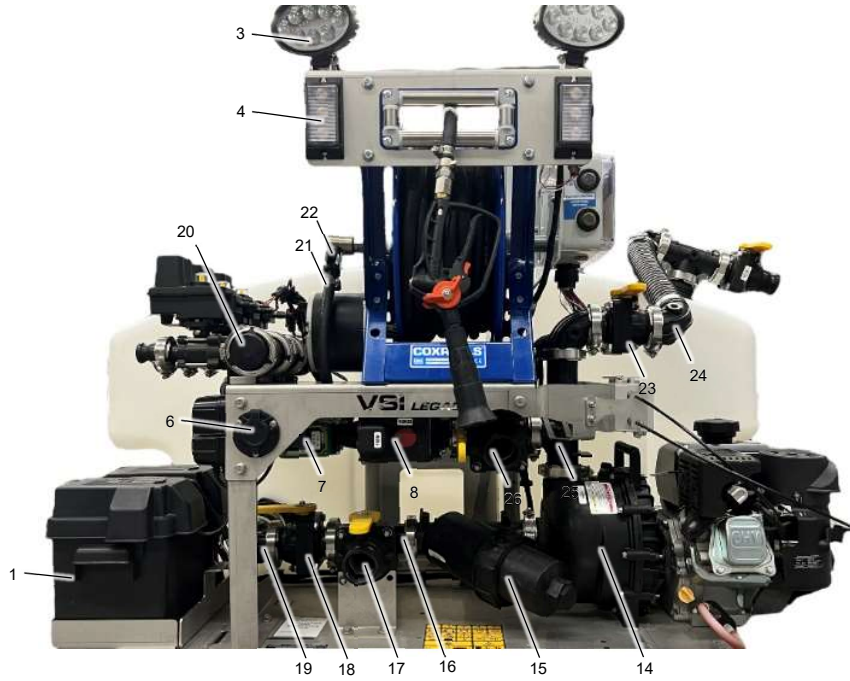

SNOWFLOW

LEGACY SERIES PARTS EXPLOSION

LEGACY 305, 500, 750, 1000, 1600, APB 2021 - 2022

1	GROUP 24 BATTERY BOX	143-7131
2	RUBBER STRAP	149-2381
3	LED WORK LIGHT 12V FLOOD	143-7133
4	AMBER LED 12V STROBE LIGHT	143-7132
5	TENDER, BATTERY, 10AMP	143-7130
6	OUTLET- 125V AC, 15 AMP	143-7128
7	METER- FLOW	143-7006
8	VALVE-BALL, PROPORTIONAL, FLANGE	143-7004
9	ASM- VALVE, 3 BANK	143-7169
10	MODULE, CONTROL, LEGACY SPRAYERS	143-7410
11	ASM- TOTAL CONTROL	143-7453
12	THROTTLE CABLE, PUSH PULL 19"	143-7404
13	CHOKE CABLE, PUSH PULL 23"	143-7405
14	PUMP- 216 GPM, 5 VANE [2.0 FP MNFLD, PP]	143-7426
15	STAINER- 30 MESH [2.0 FLNG, PP]	143-7025
16	FITTING- TEE [2 FP, 2 FP, 2 FP, MNFLD, PP]	143-7201
17	VALVE- BALL [2 QD X 2 FLNG]	143-7203
18	VALVE- BALL [2 FLNG X 2 FLNG]	143-7202
19	FITTING- ELB 90 [2.0 FP FLG, SWEEP, PP]	143-7200
20	PLUG [2.0 MFLD FLG, PP]	143-7020
21	FITTING- HOSEBARB [1/2"]	120-8671
22	MICROVALVE [1/2F X 1/2M NPT]	126-1494
23	VALVE- BALL 2.0FP, BYPASS, 1/4 HOLE	143-7484
24	FITTING- ELB 90 [2.0 FP FLG X 2.0 BARB, PP]	143-7195
25	FITTING- TEE [2 FP, 2 FP, 2 FP, MNFLD, PP]	143-7201
26	VALVE- BALL [2 QD X 2 FLNG]	143-7203
27	VALVE- BALL [2 QD X 2 FLNG]	143-7203
28	FITTING- STR [2.0 FLG X 2.0 FP, PP]	143-7196
29	FITTING- BULKHEAD [2.0 FP MFLD X 2.0 FNPT]	143-7028
30	FITTING- ELB 90 [2.0 FP FLG, SWEEP, PP]	143-7200
31	FITTING- STR [2.0 FLG X 2.0 FP, PP]	143-7196
32	FITTING- ELBOW 90 [1/2 HB X 1/2 MNPT, PP]	120-8673
33	FITTING- STR, RDCR [2.0 FP MFLD X 2.0 MFLD]	143-7022
34	FITTING- ELBOW 90 [2.0 FLG, SWEEP, PP]	143-7021
35	FITTING- STR [1.0 MQD X 1.0 MFD FLG, PP]	143-7188
36	NOZZLE TIP- GUN, SPRAY	143-7005
37	HOSE REEL- ELECTRIC, 100'	143-7051
38	HOSE- EPDM [1/2 X 100FT], HOSE REEL, LEGACY	143-7563
39	FITTING- SWIVEL, SS	143-7437
40	FITTING- ELB 90 [2.0 FP FLG X 2.0 BARB, PP]	143-7195
41	FITTING- TEE [2 FP, 2 FP, 2 FP, MNFLD, PP]	143-7201
42	VALVE- BALL [2 QD X 2 FLNG]	143-7203
43	GASKET- FLANGE [FG220, EPDM]	143-7181
44	2" FULL PORT FLANGE CLAMP- SCREW, WORM	127-5005
45	GASKET- FLANGE [FG200, EPDM]	143-7403
46	2" FLANGE CLAMP- SCREW, WORM	104-9089
47	KIT- SEAL [BANJO PUMP]	143-7400
48	SEAL [SHAFT 0.75, PUMP]	143-7399
49	REMOTE, LEGACY SPRAYERS 2022	143-7409
50	HARNES- USB 3.0 MALE, USB TYPE C MALE	143-7218
51	TIE CLIP	32180-030
52	2" HOSE CLAMP	2412-130
53	1" HOSE CLAMP	2412-34
54	1/2" HOSE CLAMP	2412-119
55	GASKET- FLANGE [FG100, EPDM]	143-7402
56	1" FLANGE CLAMP- SCREW, WORM	AU114153
57	HARNES- WIRE, MAIN SPRAYER 21-22	143-7417