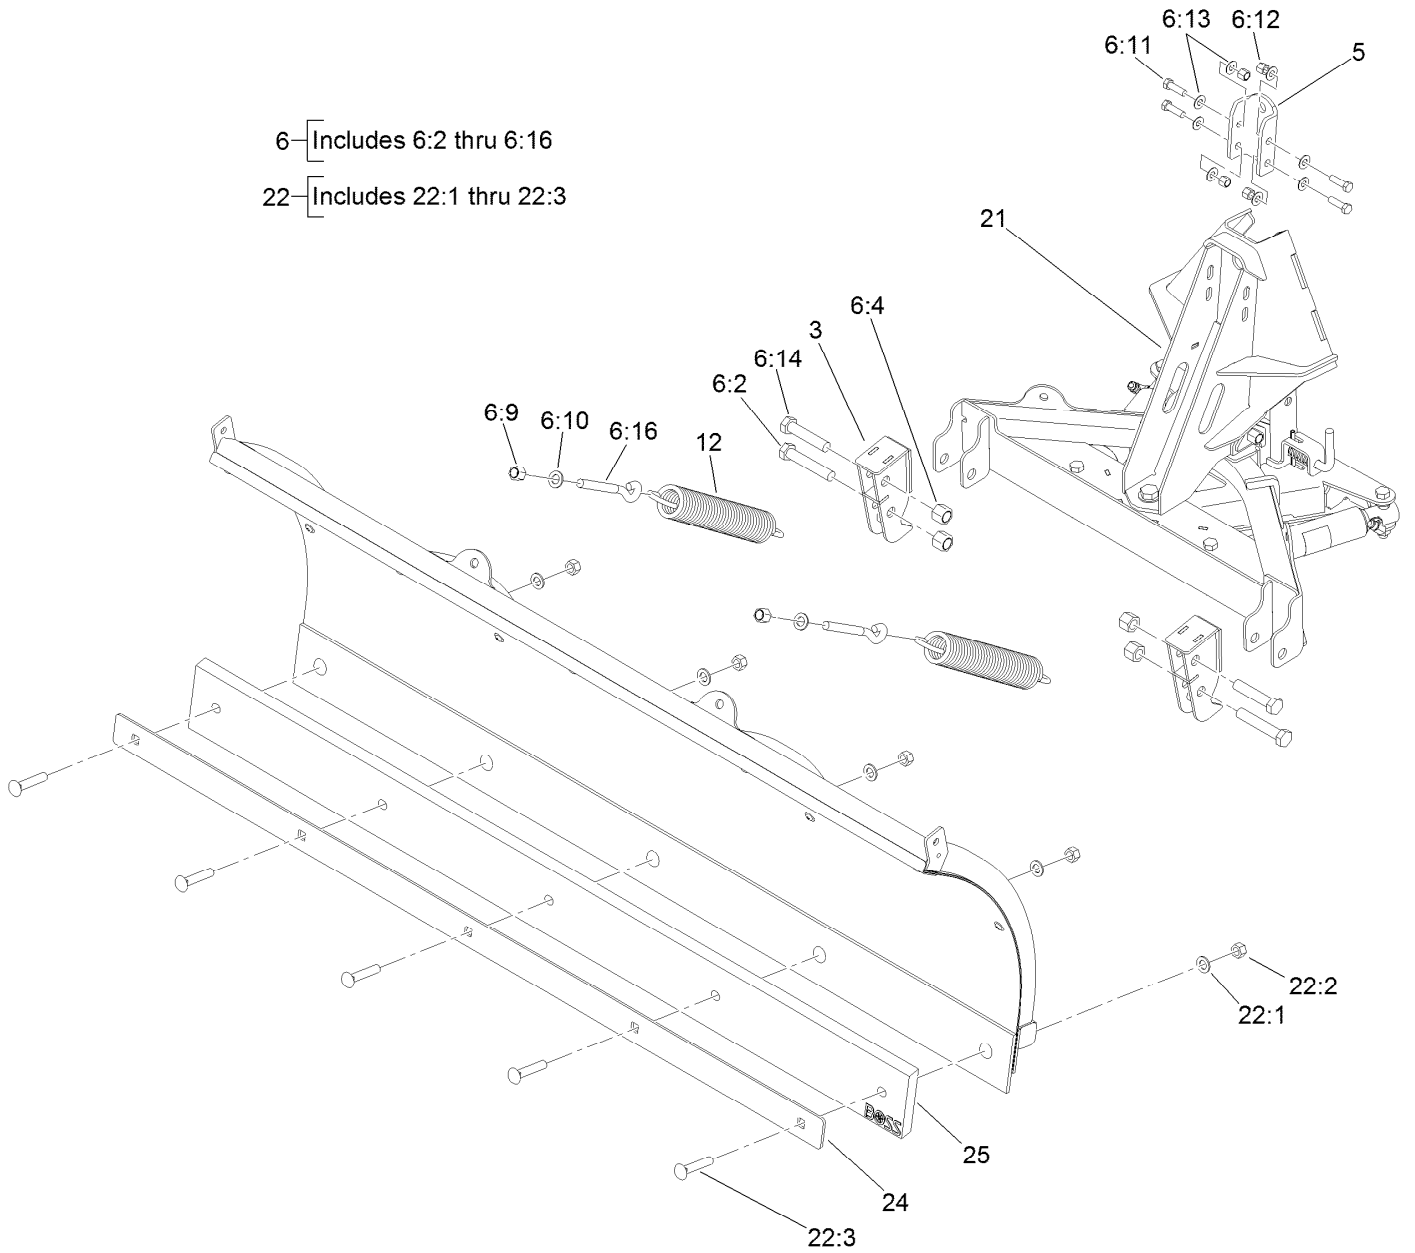

Reference Numbers Indicating Quantity

In an illustration, if a reference number indicates more than one part, the reference number has the form nX y. The n represents the quantity of the part, the X is the multiplication symbol, and the y represents the reference number.

For example, in an illustration, the reference number 2X 37 means that two of the parts identified by reference number 37 are indicated.

Contents

Plow Assembly No. MSC13960.....	4
Push Frame Coupler Assembly No. MSC13954.....	6

Plow Assembly No. MSC13960

6—Includes 6:2 thru 6:16

22—Includes 22:1 thru 22:3

Plow Assembly No. MSC13960 (continued)

<i>Ref.</i>	<i>Part Number</i>	<i>Qty.</i>	<i>Description</i>	<i>Ref.</i>	<i>Part Number</i>	<i>Qty.</i>	<i>Description</i>
3	STB13917-03	2	Mount ASM, Lim-Adjust, STB, Grandstand	12	MSC13678	2	Spring, Trip, STB, ATV/UTV
5	STB13951-03	1	Coupler, Pin C-Channel, Grandstand	21	MSC13954	1	Pushframe, Coupler ASM, Grandstand
6	STB13922	1	Kit-HDW, Grandstand, Plow Side	22	HDW13808	1	Fastener Kit, Urethane Edge 3/4' THK, ST
6:2	HDW01707	2	HHCS, 5/8-11X3-1/2, GR5, YZN	22:1	HDW01729	5	Washer, 1/2, F436 Hard, F/W, YZN
6:4	HDW05619	4	Nut, 5/8-11, NYL INS, YZN	22:2	HDW05597	5	Nut, 1/2-13, Top L/N, GRB, Cadwax, YZN
6:9	HDW01748	2	Nut, 1/2-13, NYL INS, YZN	22:3	HDW13807	5	Bolt, Carriage, 1/2'-13X2-1/2', GR5 BLKZ
6:10	HDW01729	2	Washer, 1/2, F436 Hard, F/W, YZN	24	STB13804-03	1	Strap, Cut Edge, Poly, 5, ATV/UTV, STB
6:11	HDW01771	4	HHCS, 3/8-16X1-1/4, NC, GR5, YZN	25	STB13803	1	Cutting Edge, Urethane, 5'x4'x3/4', STB
6:12	HDW01720	4	Nut, 3/8-16, NYL INS, YZN				
6:13	HDW05859	8	Washer, Flat, 3/8ST/ST 18-8				
6:14	HDW05608	2	HHCS, 5/8-11X3, GR5, YZN				
6:16	HDW02004	2	Eye Bolt, 1/2-13X5-1/4 (To Cen), YZN				