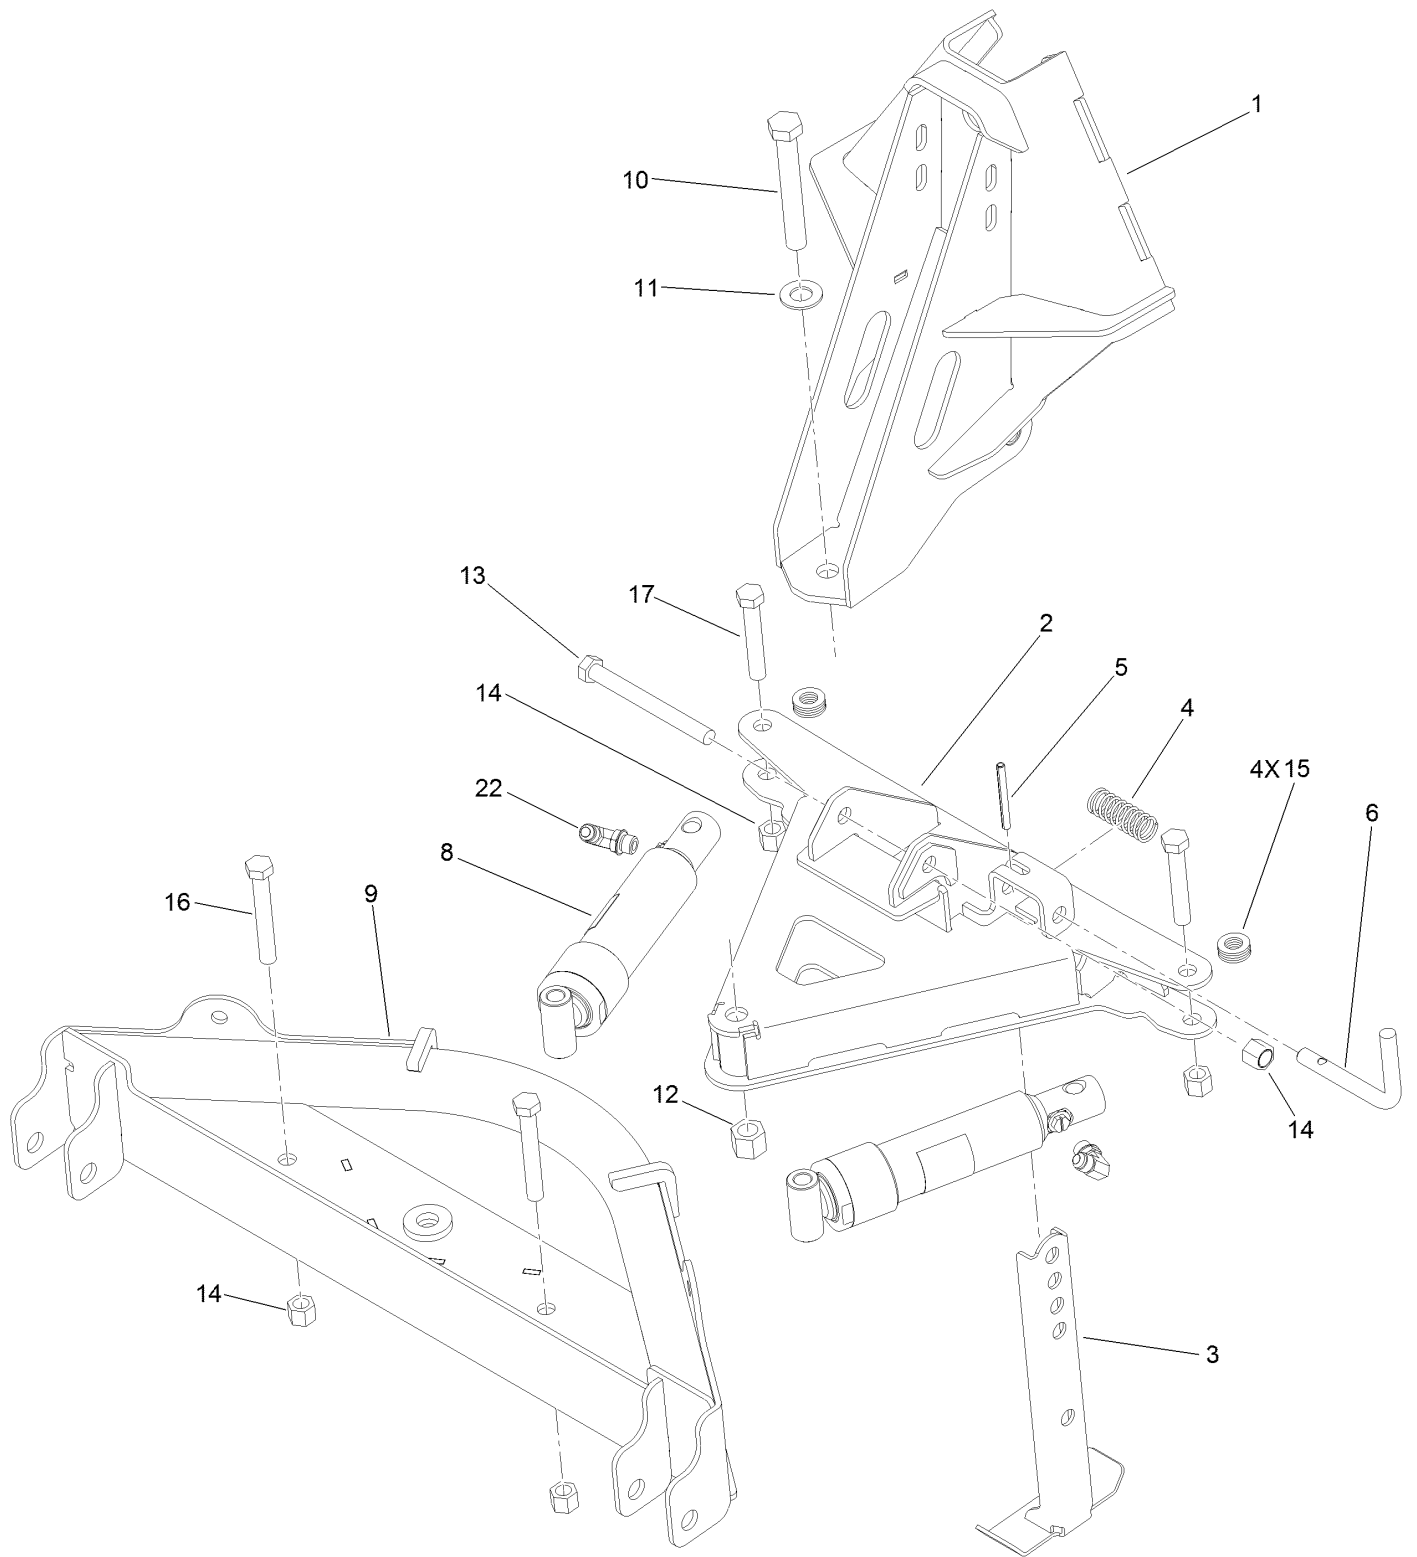

Push Frame Coupler Assembly No. MSC13954

Push Frame Coupler Assembly No. MSC13954 (continued)

<i>Ref.</i>	<i>Part Number</i>	<i>Qty.</i>	<i>Description</i>	<i>Ref.</i>	<i>Part Number</i>	<i>Qty.</i>	<i>Description</i>
1	STB13961-03	1	Coupler,Female Triangle,Grandstand	12	HDW05619	1	Nut,5/8-11,NYL INS,YZN
2	STB13962-03	1	Pushframe ASM,STB,Grandstand	13	HDW05499	1	HHCS,1/2-13X5,NC,GR5,YZN
3	STB13921-03	1	Kickstand,Grandstand	14	HDW01748	5	Nut,1/2-13,NYL INS,YZN
4	TFR04410	1	Spring,.85OD X 2.25SS	15	HDW01729	8	Washer,1/2,F436 Hard,F/W,YZN
5	HDW05538	1	Pin-Roll, 1/4X2-1/2,YZN, **kit MSC03808*	16	HDW01779	2	HHCS,1/2-13X3-1/2,NC,GR5,YZN
6	STB09595	1	Handle,KKSTD,LD	17	HDW06330	2	HHCS,1/2-13X3,GR5,YZN
8	HYD13956	2	Ram Cylinder,1.63X4.5X1.38	20	HYD13160	1	Fitting,Quick Connect,Female,1/4FNPT ●
9	STB13530-03	1	Pushframe ATT Bar,STB,ATV/UTV	21	HYD13161	1	Fitting,Quick Connect,Male,1/4FNPT ●
10	HDW01705	1	HHCS,5/8-11X4-1/2NC,GR5,YZN	22	HYD13925	2	Fitting,90,6-MORB X 6-M37JIC
11	HDW01726	1	Washer,5/8 Flat Harden YZN	24	HYD13927	2	Hose,1/4MNPT X 3/8FJIC X 42 ●

● Not illustrated