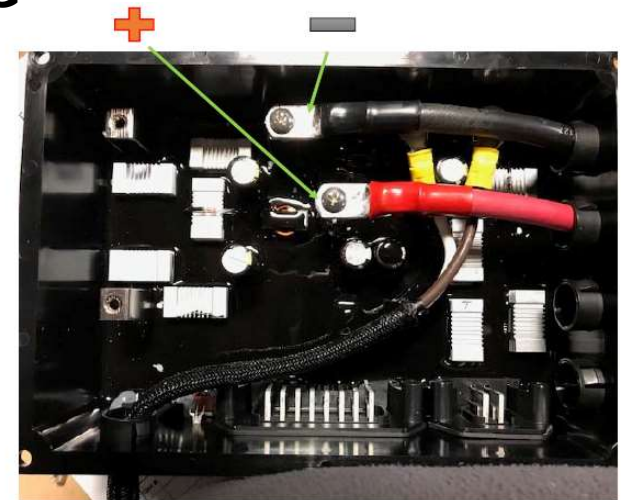

Power Control Module-MS17870

VBX 6500/8000/9000+Forge 1.0/1.5/2.0

SPINNER WIRING

MAIN POWER/GROUND WIRING

DRIVE MOTOR WIRING