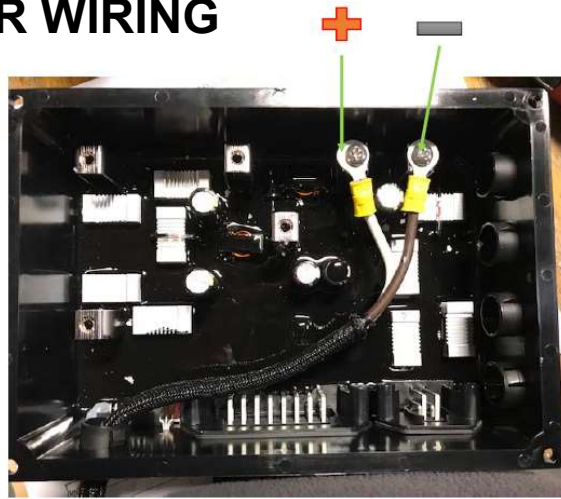

Power Control Module-MS17870

VBX 6500/8000/9000+Forge 1.0/1.5/2.0

SPINNER WIRING

MAIN POWER/GROUND WIRING

DRIVE MOTOR WIRING