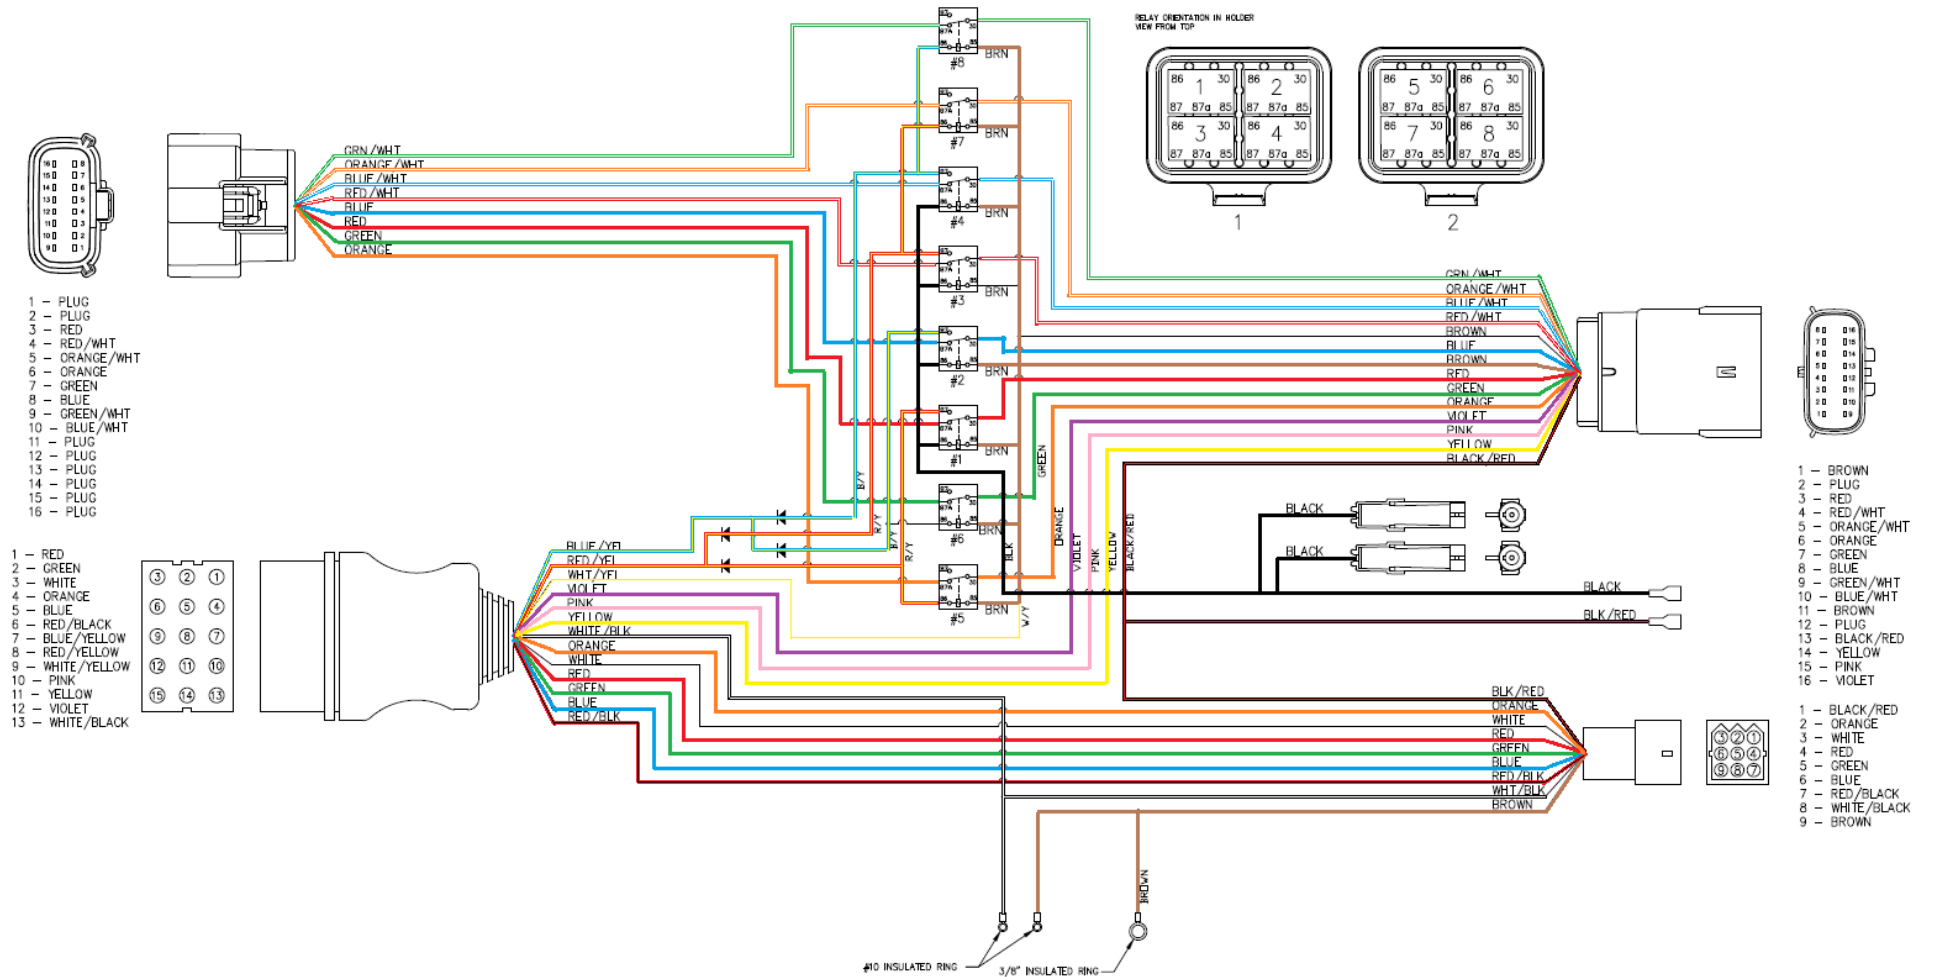

# MSC21838

## 2020+ FORD SUPER DUTY HARNESS

- 1 - PLUG
- 2 - PLUG
- 3 - RED
- 4 - RED/WHT
- 5 - ORANGE/WHT
- 6 - ORANGE
- 7 - GREEN
- 8 - BLUE
- 9 - GREEN/WHT
- 10 - BLUE/WHT
- 11 - PLUG
- 12 - PLUG
- 13 - PLUG
- 14 - PLUG
- 15 - PLUG
- 16 - PLUG

SPLIT CONVOLUTE TUBE

- 1 - BROWN
- 2 - PLUG
- 3 - RED
- 4 - RED/WHT
- 5 - ORANGE/WHT
- 6 - ORANGE
- 7 - GREEN
- 8 - BLUE
- 9 - GREEN/WHT
- 10 - BLUE/WHT
- 11 - BROWN
- 12 - PLUG
- 13 - BLACK/RED
- 14 - YELLOW
- 15 - PINK
- 16 - VIOLET

- 1 - RED
- 2 - GREEN
- 3 - WHITE
- 4 - ORANGE
- 5 - BLUE
- 6 - RED/BLACK
- 7 - BLUE/YELLOW
- 8 - RED/YELLOW
- 9 - WHITE/YELLOW
- 10 - PINK
- 11 - YELLOW
- 12 - VIOLET
- 13 - WHITE/BLACK

- 1 - BLACK/RED
- 2 - ORANGE
- 3 - WHITE
- 4 - RED
- 5 - GREEN
- 6 - BLUE
- 7 - RED/BLACK
- 8 - WHITE/BLACK
- 9 - BROWN