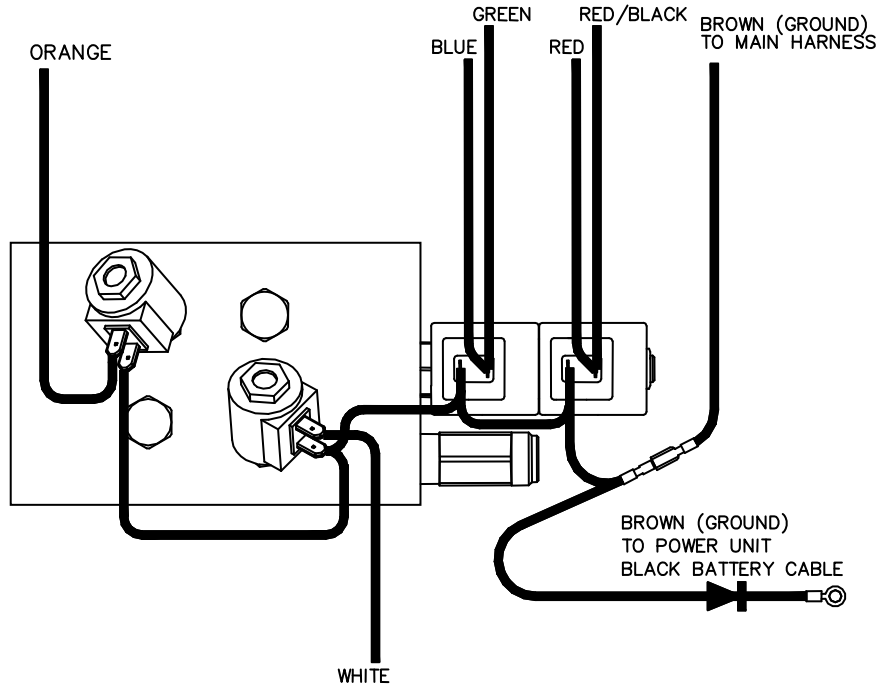

RT3 UTV Straight Blade Manifold Wiring Diagrams

HYD12270 UTV Manifold Wiring Diagram

G10446

HYD12270 UTV Manifold with SmartHitch2™ Wiring Diagram

G10447

Wire Color	Wire Function
Green	Blade Left
Red	Blade Right
White	Lift
Orange	Lower
Red/Black	Blade Right
Blue	Blade Left
Black	SmartHitch2™ (12V)
Brown	Ground