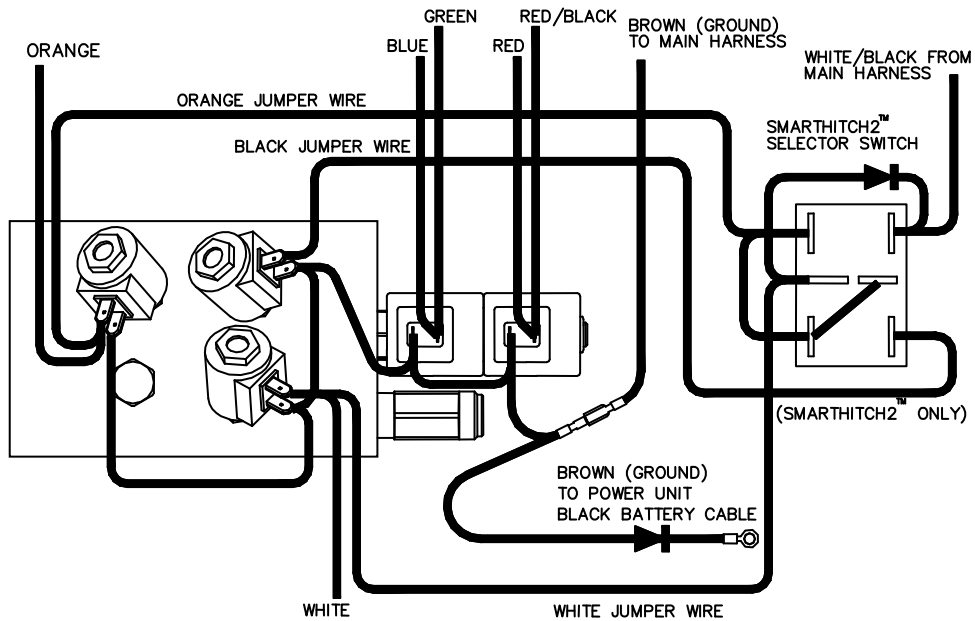

RT3 UTV Straight Blade Manifold Wiring Diagrams

HYD12270 UTV Manifold Wiring Diagram

G10446

HYD12270 UTV Manifold with SmartHitch2™ Wiring Diagram

G10447

Wire Color	Wire Function
Green	Blade Left
Red	Blade Right
White	Lift
Orange	Lower
Red/Black	Blade Right
Blue	Blade Left
Black	SmartHitch2™ (12V)
Brown	Ground