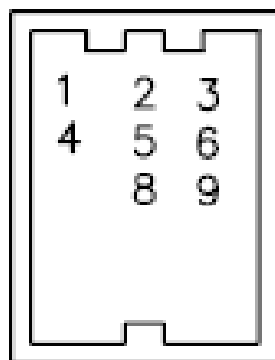

BOSS WIRING HARNESS

UTV

<u>Pin #</u>	<u>Wire Color</u>	<u>Function</u>
1	Red	Passenger Side Out
2	Green	Passenger Side In
3	White	Raise
4	Orange	Lower
5	Blue	Driver Side Out
6	Red / Black	Driver Side In
8	White / Black	Pump Motor Solenoid
9	Black/Yellow	Plow Headlight (optional)

Plow Side