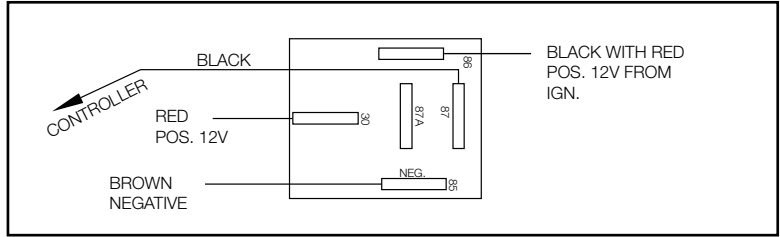

Electrical System Wiring Schematic (Plow Side)

RELAY DETAIL

Figure 16. Electrical System Wiring Schematic (Plow Side)

G10497

Electrical System Wiring Schematic (Vehicle Side)

Figure 17. Electrical System Wiring Schematic (Vehicle Side)