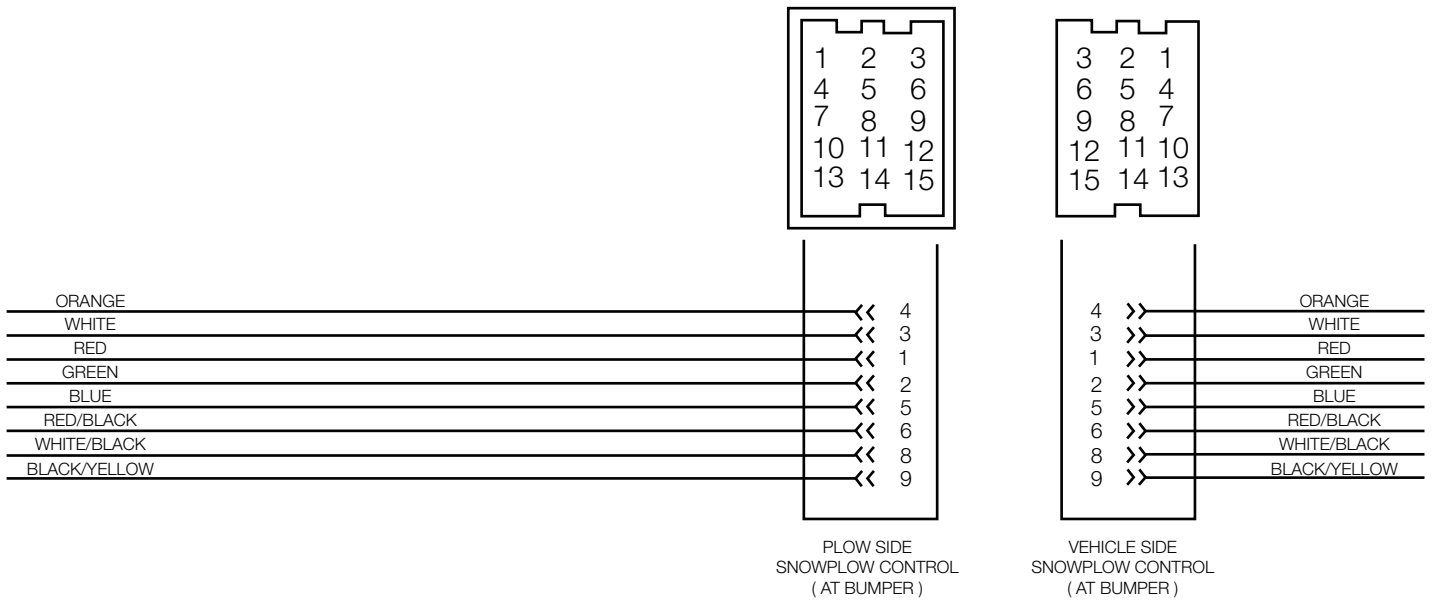

Electrical System Wiring Schematic (Plow Side)

RELAY DETAIL

Figure 16. Electrical System Wiring Schematic (Plow Side)

G10497

Electrical System Wiring Schematic (Vehicle Side)

Figure 17. Electrical System Wiring Schematic (Vehicle Side)

G10498