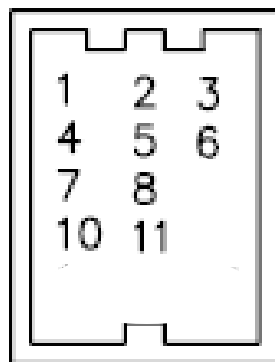

BOSS WIRING HARNESS ATV

<u>Pin #</u>	<u>Wire Color</u>	<u>Function</u>
1	Red	Passenger Side Out
2	Green	Passenger Side In
3	White	Raise
4	Orange	Lower
5	Blue	Driver Side Out
6	Red / Black	Driver Side In
7	Black	Controller (+)
8	White / Black	Pump Motor Solenoid
10	Black/Red	Keyed Ignition Source (+)
11	Brown	Ground (-)

Plow Side