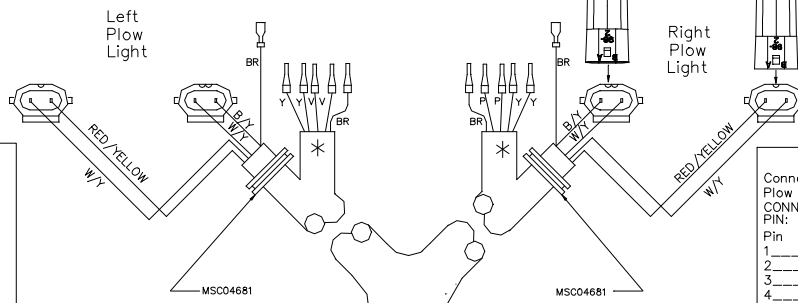

HID HEADLIGHT WIRING

White	_____	W
Orange	_____	O
Red	_____	R
Green	_____	G
Blue	_____	BL
Red/Black	_____	R/B
Yellow	_____	Y
Pink	_____	P
Violet	_____	V
Gray	_____	GR
Gray/Black	_____	GR/B
Brown	_____	BR

Connector 7	
Plow	
CONNECTOR: MOLD P-15-M	
PIN: AMP #60660-1	
Pin	
1	Red
2	Green
3	White
4	Orange
5	Blue
6	Red/Black
7	Blue/Yellow
8	Red/Yellow
9	White/Yellow
10	Pink
11	Yellow
12	Violet
13	White/Black
14	N/A
15	N/A