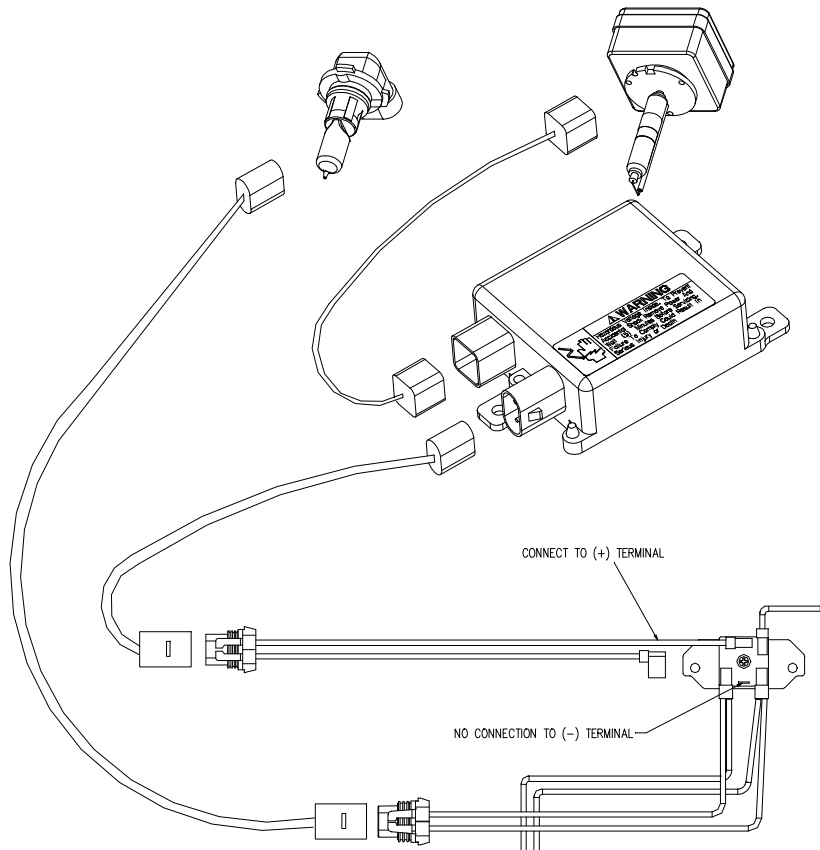

HID HEADLIGHT WIRING

White	_____	W
Orange	_____	O
Red	_____	R
Green	_____	G
Blue	_____	BL
Red/Black	_____	R/B
Yellow	_____	Y
Pink	_____	P
Violet	_____	V
Gray	_____	GR
Gray/Black	_____	GR/B
Brown	_____	BR

Connector 7	
Plow	
CONNECTOR: MOLD P-15-M	
PIN: AMP #60660-1	
Pin	
1	Red
2	Green
3	White
4	Orange
5	Blue
6	Red/Black
7	Blue/Yellow
8	Red/Yellow
9	White/Yellow
10	Pink
11	Yellow
12	Violet
13	White/Black
14	N/A
15	N/A