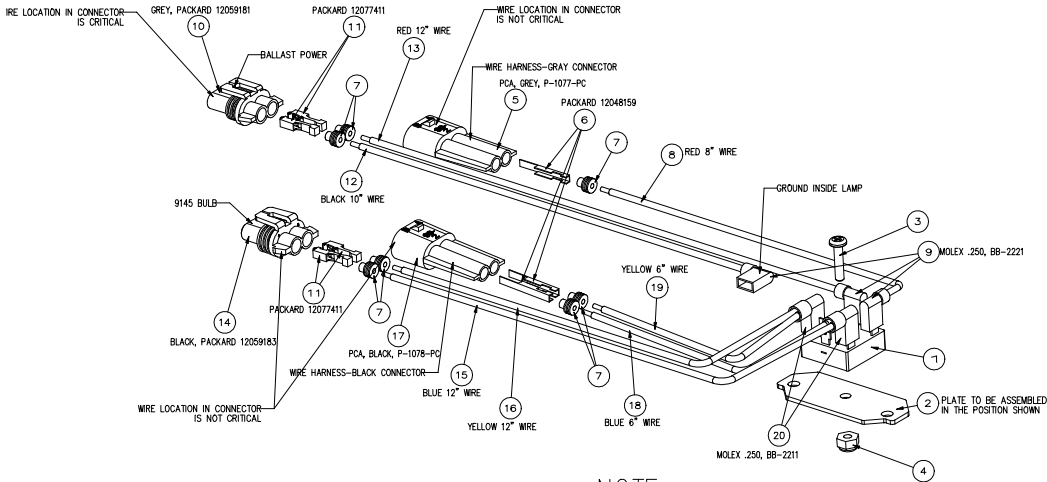

# HID HEADLIGHT WIRING

Connector 7	
Plow	
CONNECTOR: MOLD P-15-M	
PIN: AMP #60660-1	
Pin	
1	Red
2	Green
3	White
4	Orange
5	Blue
6	Red/Black
7	Blue/Yellow
8	Red/Yellow
9	White/Yellow
10	Pink
11	Yellow
12	Violet
13	White/Black
14	N/A
15	N/A