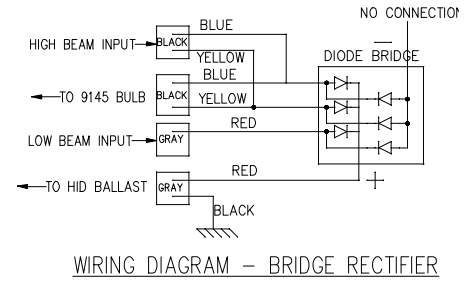

# HID HEADLIGHT WIRING

Connector 7	
Plow	
CONNECTOR: MOLD P-15-M	
PIN: AMP #60660-1	
Pin	
1	Red
2	Green
3	White
4	Orange
5	Blue
6	Red/Black
7	Blue/Yellow
8	Red/Yellow
9	White/Yellow
10	Pink
11	Yellow
12	Violet
13	White/Black
14	N/A
15	N/A