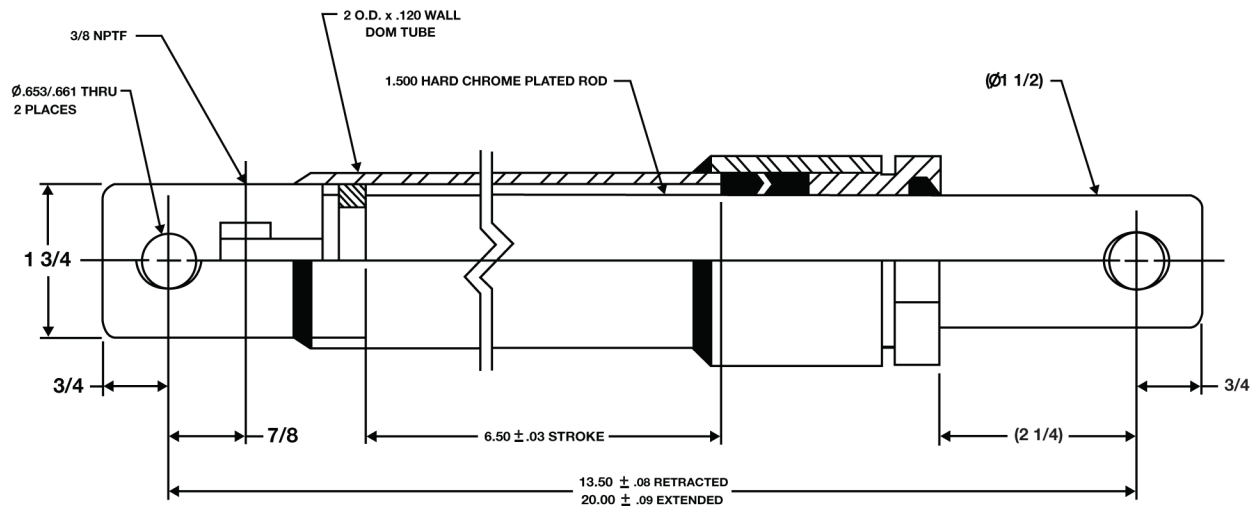

THE BOSS**SNOWFLOW**

HYD09558

Angle Cylinder (Sport)

- Push (or Ram) type cylinder (work is performed as the rod extends from the cylinder)
- 6.50" stroke, 13.50" retracted length, 20.00" extended length, 1.50" rod
- 2" O.D. x .120 wall DOM Tube
- Maximum operating pressure 3000 psi
- Tightening gland nut on this Vee pack cylinder can stop leaks

Service Parts:
Seal Kit - HYD01659
Gland Nut - HYD01673