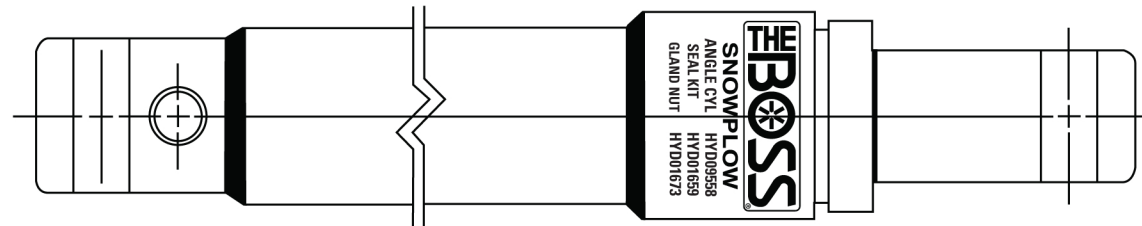

THE BOSS**SNOWFLOW**

HYD09558

Angle Cylinder (Sport)

- Push (or Ram) type cylinder (work is performed as the rod extends from the cylinder)
- 6.50" stroke, 13.50" retracted length, 20.00" extended length, 1.50" rod
- 2" O.D. x .120 wall DOM Tube
- Maximum operating pressure 3000 psi
- Tightening gland nut on this Vee pack cylinder can stop leaks

Service Parts:
Seal Kit - HYD01659
Gland Nut - HYD01673