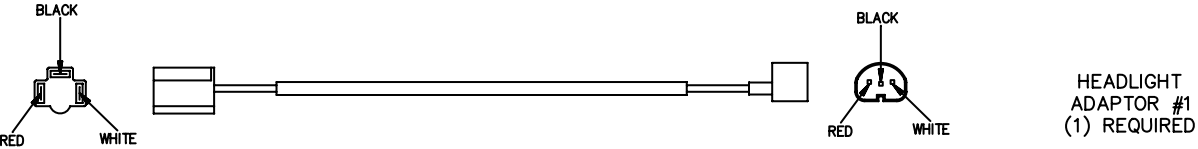

11-Pin Headlight Adapter Kit 1987-1991 Ford

MSC03445

Figure 1. Headlight Adapter Kit, 1987-1991 Ford