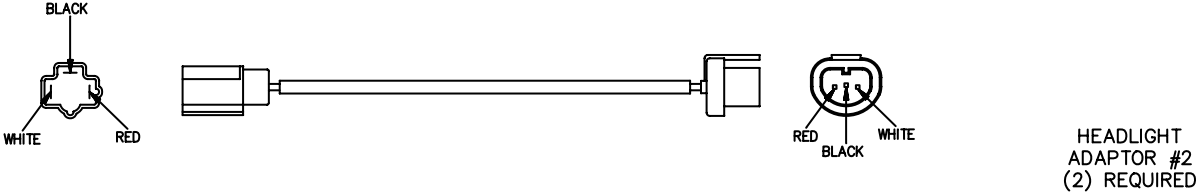

11-Pin Headlight Adapter Kit 1987-1991 Ford

MSC03445

Figure 1. Headlight Adapter Kit, 1987-1991 Ford