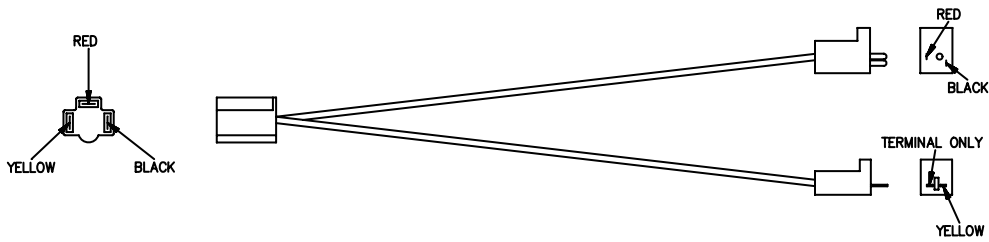

11-Pin Headlight Adapter Kit 1988-1989 Chevy/GMC

MSC03446

HEADLIGHT
ADAPTOR #2
(2) REQUIRED

HEADLIGHT
ADAPTOR #1
(1) REQUIRED

Figure 1. Headlight Adapter Kit, 1988-1989 Chevy/GMC