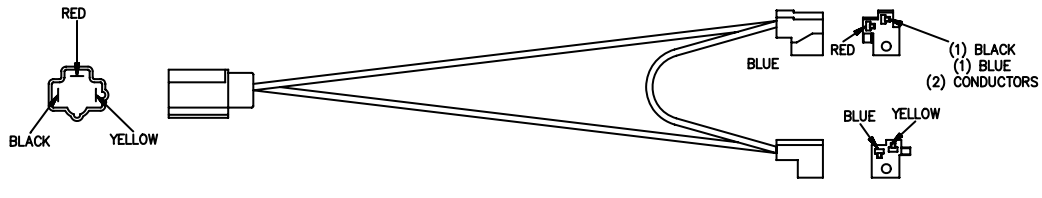

11-Pin Headlight Adapter Kit 1988-1989 Chevy/GMC

MSC03446

HEADLIGHT
ADAPTOR #2
(2) REQUIRED

HEADLIGHT
ADAPTOR #1
(1) REQUIRED

Figure 1. Headlight Adapter Kit, 1988-1989 Chevy/GMC