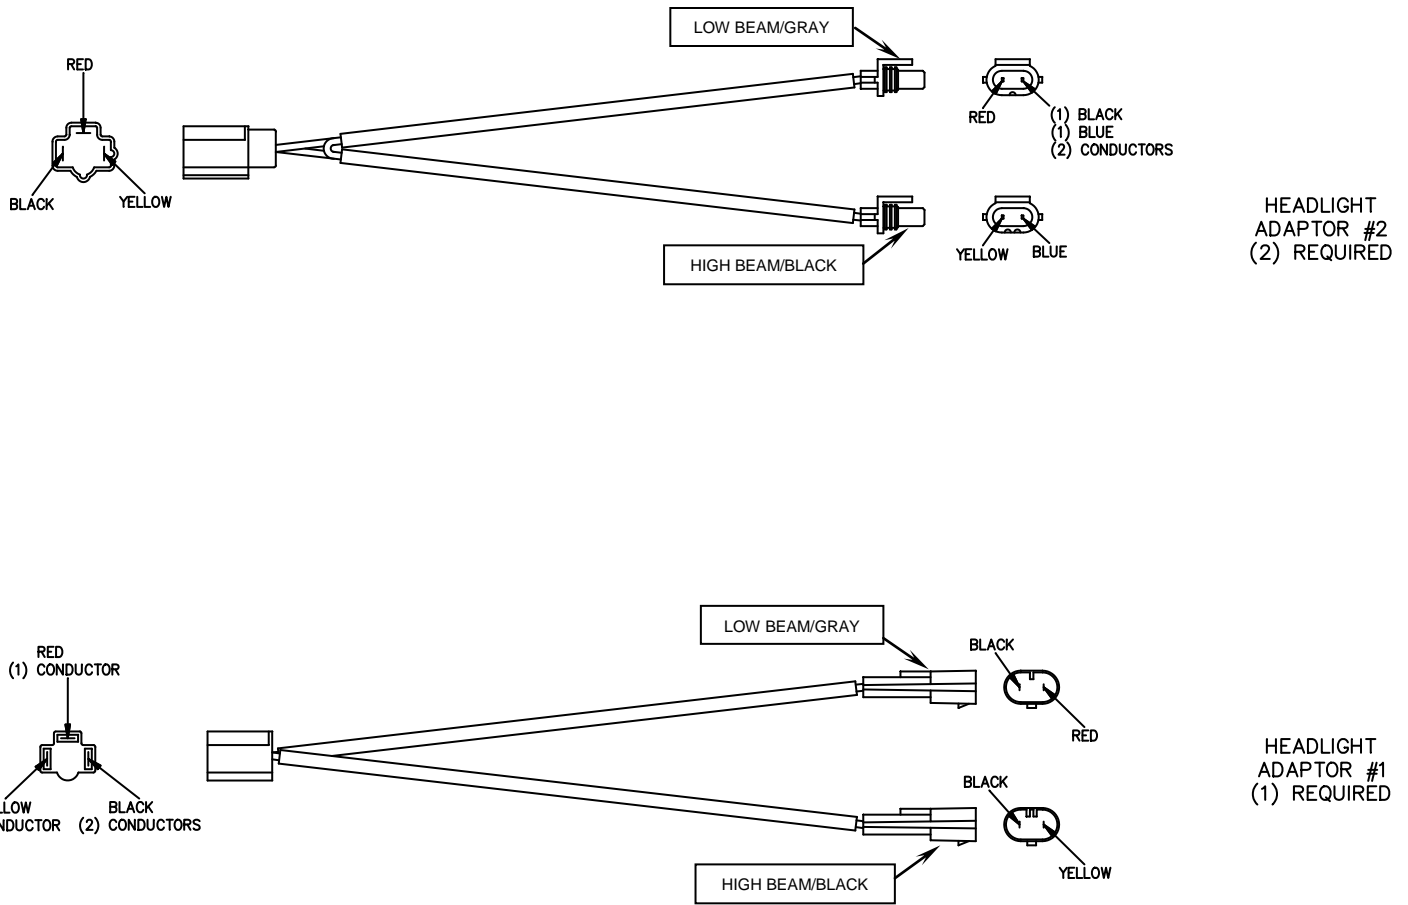

11-Pin Headlight Adapter Kit

1990-2000 Chevy/GMC (Classic Body Style)

2003 - 2006 Chevy/GMC (New Body style)

MSC03448

Figure 1. Headlight Adapter Kit, 1990-2000 Chevy/GMC (Classic Body Style)