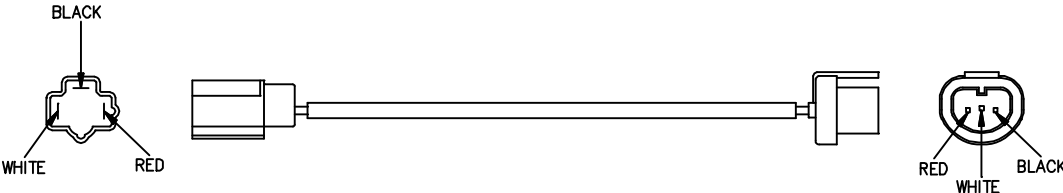

11-Pin Headlight Adapter Kit 1992 - 2004 Ford

MSC03449

HEADLIGHT
ADAPTOR #2
(2) REQUIRED

HEADLIGHT
ADAPTOR #1
(1) REQUIRED

Figure 1. Headlight Adapter Kit, 1992 & Newer Ford