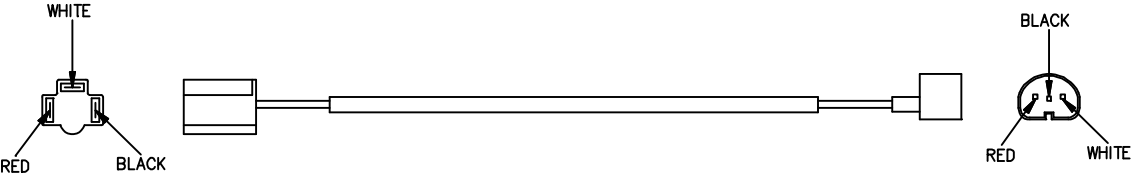

11-Pin Headlight Adapter Kit 1992 - 2004 Ford

MSC03449

HEADLIGHT
ADAPTOR #2
(2) REQUIRED

HEADLIGHT
ADAPTOR #1
(1) REQUIRED

Figure 1. Headlight Adapter Kit, 1992 & Newer Ford