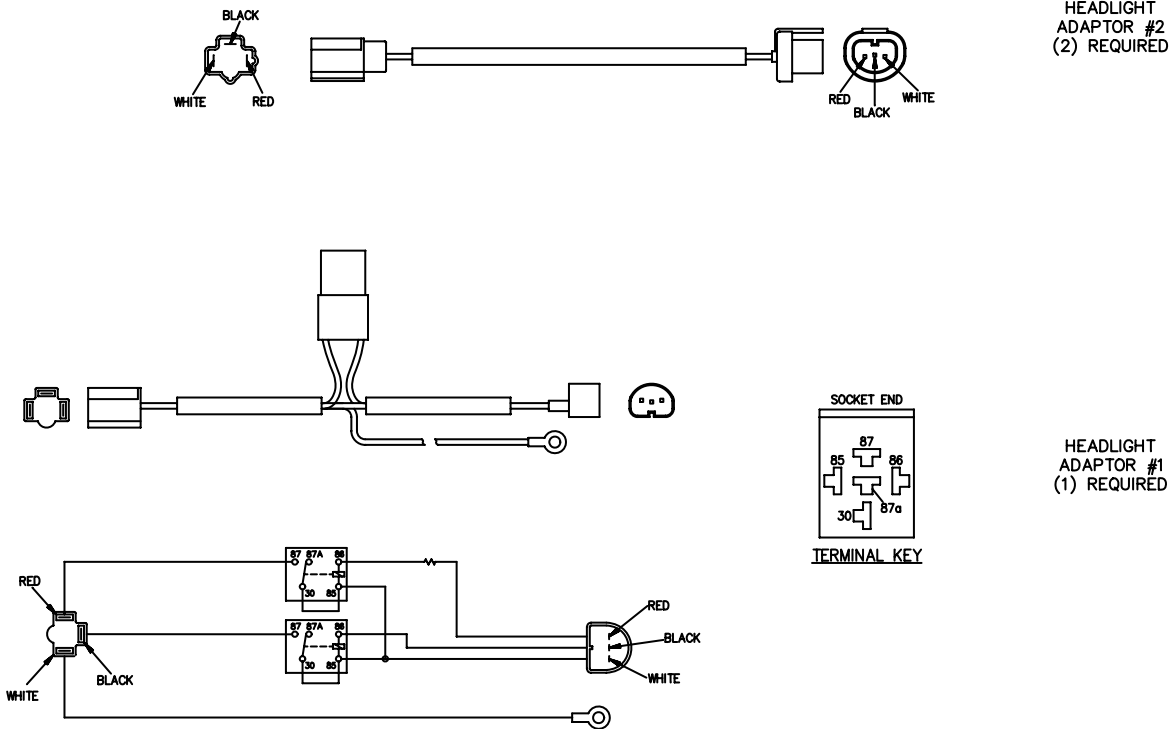

11-Pin Headlight Adapter Kit 1999 - 2002 Dodge (Without Sport Package)

MSC04287

Figure 1. Headlight Adapter Kit, 1999 & Newer Dodge (Without Sport Package)