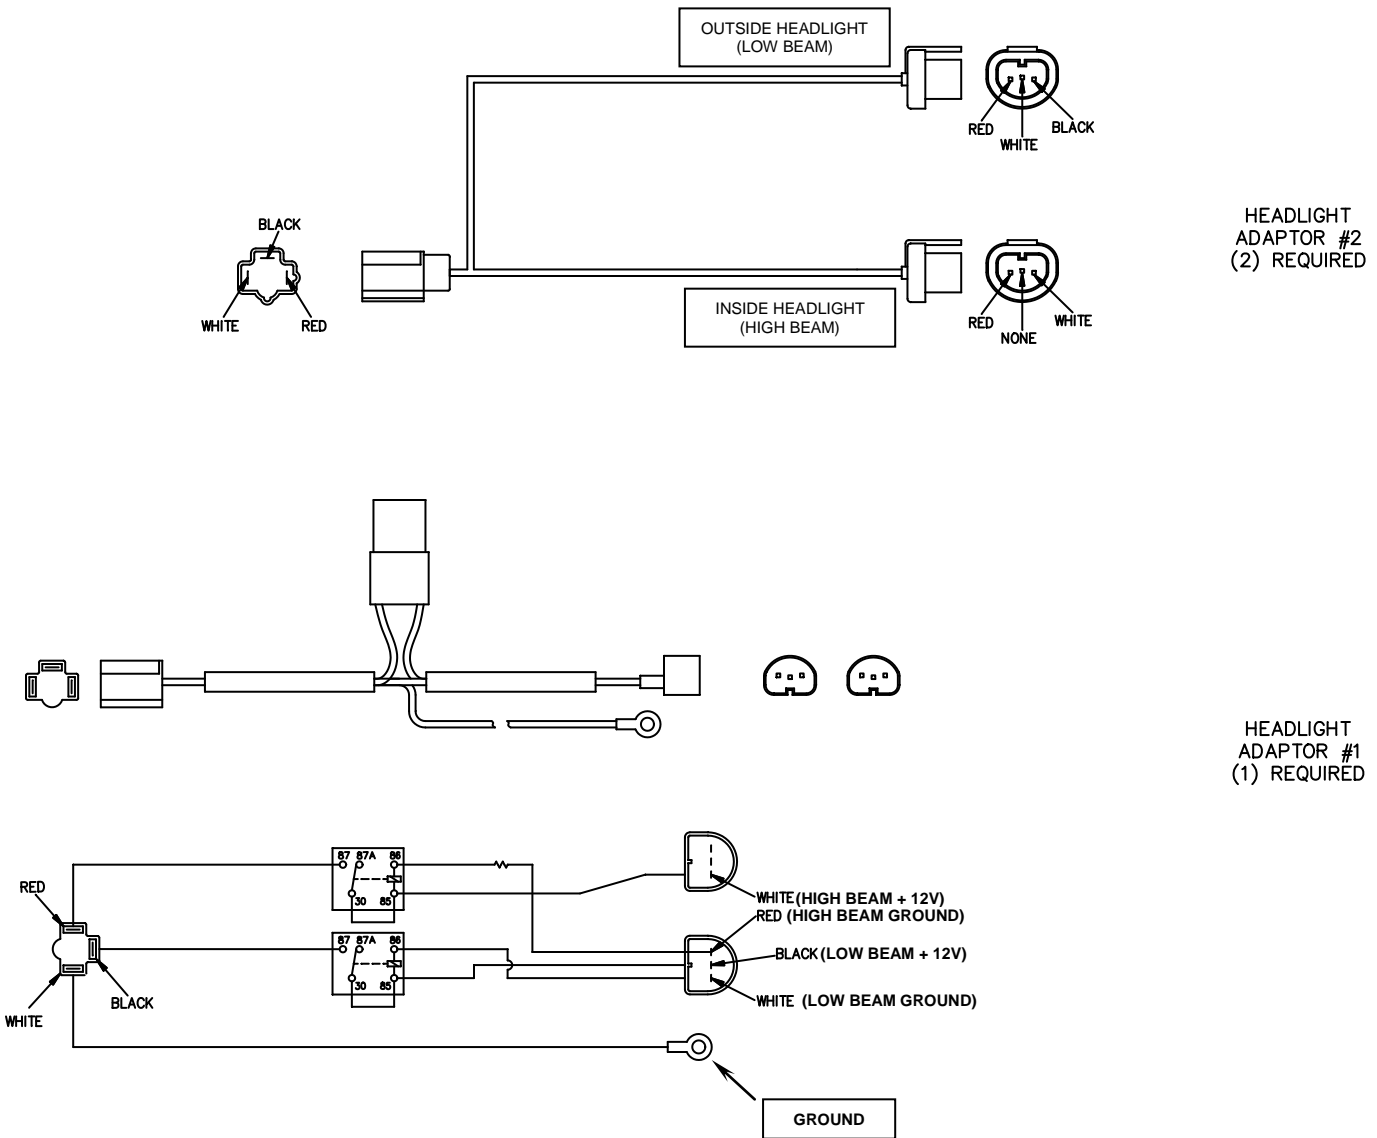

11-Pin Headlight Adapter Kit 1999 – 2002 Dodge (With Sport Package)

MSC04291

Figure 1. Headlight Adapter Kit, 1999 - 2002 Dodge (With Sport Package)