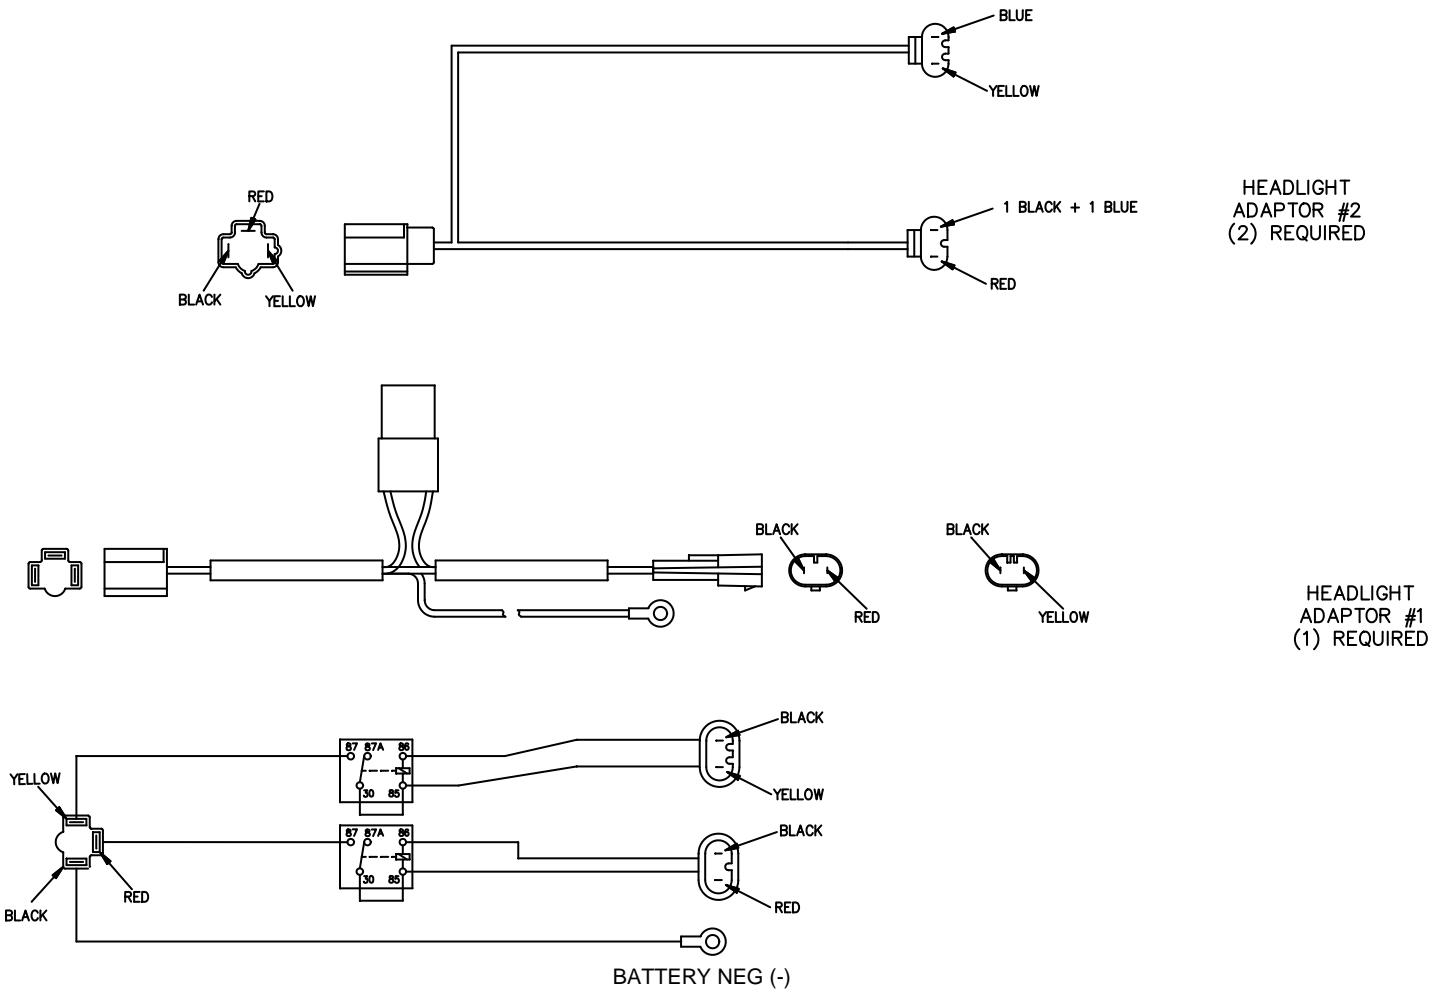

11-Pin Headlight Adapter Kit 1999 - 2002 Chevy/GMC (New Body Style)

MSC04292

Figure 1. Headlight Adapter Kit, 1999 - 2002 Chevy/GMC (New Body Style)