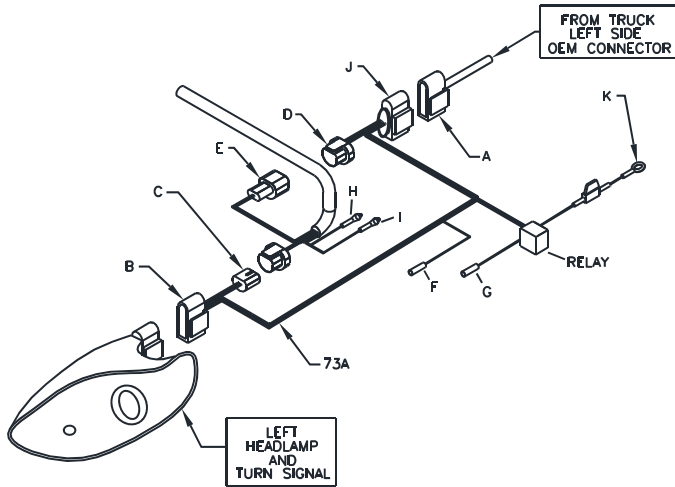

## MSC09346 Headlight Adapter Installation Procedure for 2013+ RAM ¾ & 1 Ton Premium Headlights

Figure 1. Driver Side Single Connections G10488

**Note:** This installation Procedure is for 2013+ RAM ¾ & 1 ton trucks with Premium Headlights.

1. Disconnect OEM Headlight Connector Plug (A) from headlight connector.
2. Insert Fourteen Pin Connector (B) of Headlight Adapter (73A) into headlight connector.
3. Connect Black Rubber Female Socket (C) of Headlight Adapter (73A) into driver side of plow wiring harness.
4. Connect the Blue Sealed Beam Connector (D) of Headlight Adapter (73A) into Black Rubber Female Socket (E) on driver side plow wiring harness.

5. Connect Opposite End (J) of Headlight Adapter (73A) into OEM Wiring Harness (A).
6. Connect Fused Eyelet (K) to battery power source.
7. Mount Relay to truck in easily accessible upright position.
8. Connect Female Bullet (F) Yellow Wire from headlight adapter (73A) to Male Bullet (H) Yellow Wire on driver side plow wiring harness.
9. Connect Female Bullet (G) Violet Wire from Headlight Adapter (73A) to Male Bullet (I) Violet Wire on driver side plow wiring harness.
10. Repeat steps 1 through 7 on passenger side.
11. Connect Female Bullet (G) Violet Wire from Headlight Adapter (73A) to Male Bullet Pink Wire on passenger side plow wiring harness.
12. Grease, tuck, and secure Female Bullet (F) Yellow Wire from headlight adapter (73A) on passenger side.