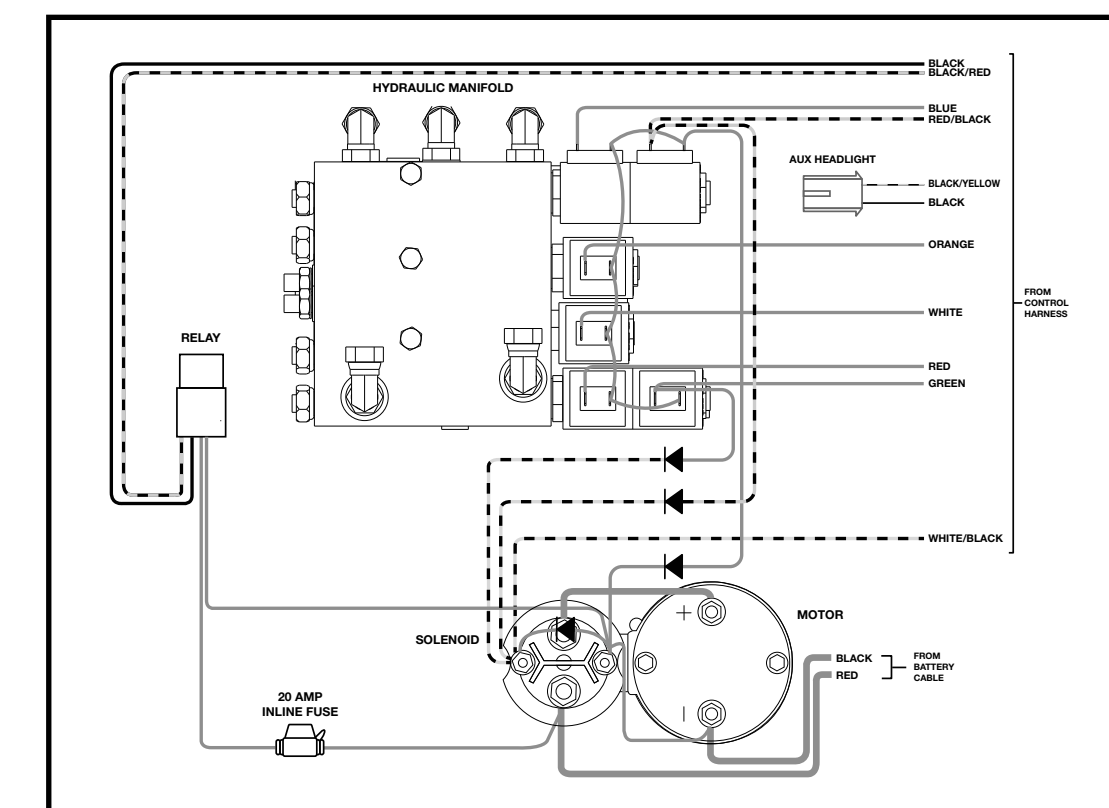

SNOW PLOW

ATV/MID-SIZE UTV POWER-V XT PLOWS

PARTS EXPLOSION

2015-2016