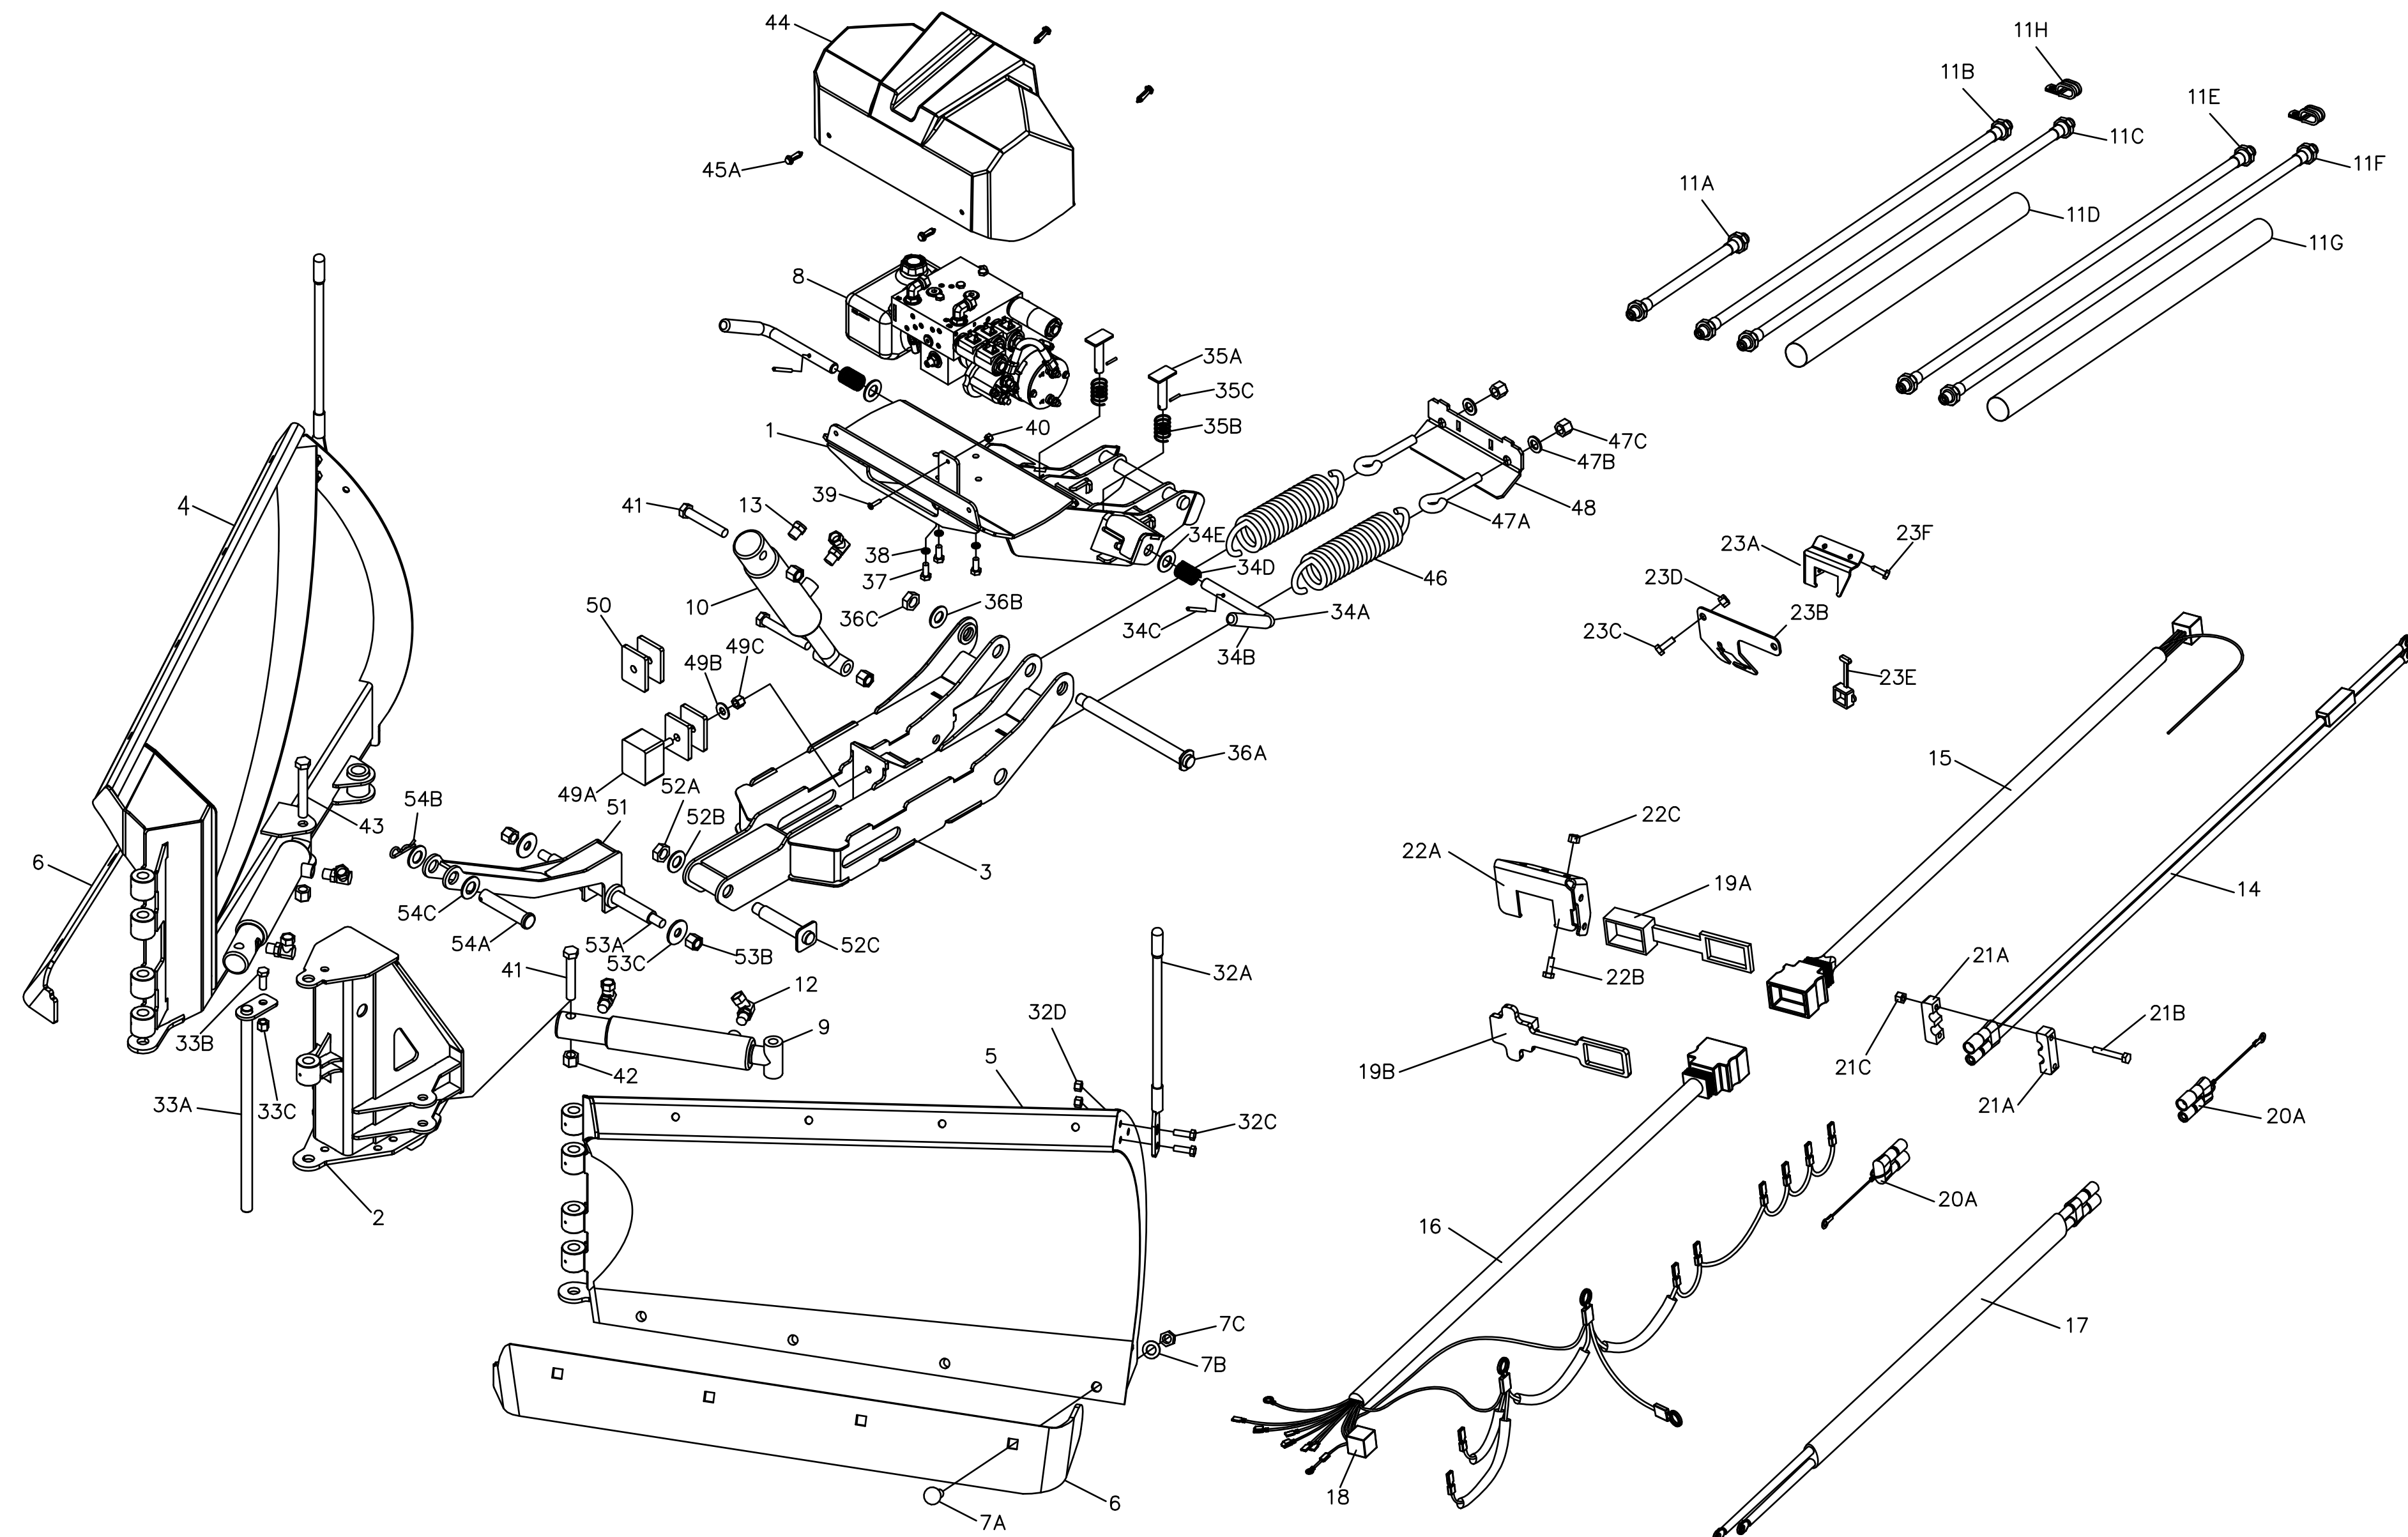

## PARTS EXPLOSION

2015-2016

MAIN ASSEMBLIES		
1	Coupler Assembly w/Pins	CPA13560
2	Center Section	CHA13430
3	Pushframe	TFR13420
4	Blade Assembly Right 5'6" w/Cutting Edge	BAR13480
5	Blade Assembly Left 5'6" w/Cutting Edge	BAL13470
CUTTING EDGES		
6	Cutting Edge Half, Formed, Right, 5'6" V	BAR13481
	Cutting Edge Half, Formed, Left, 5'6" V	BAL13471
7	Cutting Edge Bolt Kit	BAX00034
7A	Includes: (10) Carriage Bolt 1/2" - 13 X 1-3/4" GR5	
7B	(10) Washer, 1/2" Hardened	
7C	(10) Nut, Oval Top Lock 1/2"	
HYDRAULIC POWER UNIT		
8	Hydraulic Pump & Manifold	HYD13630
8A	Includes: Hydraulic Pump Motor	HYD12245
CYLINDERS		
9	Hydraulic Angle Cylinder	HYD13636
10	Hydraulic Lift Cylinder	HYD13635
HOSES & FITTINGS		
11	Kit, Hose Bundle	HYD13893
11A	Includes: (1) Hydraulic Hose (Lift), 1/4" X 10-1/4", (1/4" MNPT X 1/4" MNPT)	HYD13608
11B	(1) Hydraulic Hose (Angle), 1/4" X 41", (1/4" MNPT X 1/4" MNPT)	HYD13895
11C	(1) Hydraulic Hose (Angle), 1/4" X 43", (1/4" MNPT X 1/4" MNPT)	HYD13896
11D	(1) Hose Wrap, 1 1/2" ID X 31"	HYD13898
11E	(1) Hydraulic Hose (Angle), 1/4" X 49", (1/4" MNPT X 1/4" MNPT)	HYD13896
11F	(1) Hydraulic Hose (Angle), 1/4" X 51", (1/4" MNPT X 1/4" MNPT)	HYD13897
11G	(1) Hose Wrap, 1 1/2" ID X 37"	HYD13899
11H	(2) Clamp, 1/2" Double Hose	HYD13892
12	Hydraulic Swivel Fitting, 90 Degree, (3/8" MOR X 1/4" FPS)	HYD01620
13	Breather Vent Fitting, 1/4" MP	HYD07078
ELECTRICAL		
14	Power/Ground Cable 10ft, Vehicle Side	HYD13656
	Power/Ground Cable 4ft, Vehicle Side (Optional)	HYD13600
15	Control Harness, Vehicle Side	MSC13603
16	Control Harness, Plow Side	MSC13788
17	Power/Ground Cable, Plow Side	HYD13601
18	Relay, 12V	MSC04294
19	Kit, Control Harness Weather Plug & Cap	MSC04581
19A	Includes: (1) Weather Cap, Control Harness, Vehicle Side	
19B	(1) Weather Cap, Control Harness, Plow Side	
20	Kit, Power/Ground Cable Dust Cap	MSC05081
20A	Includes: (2) Dust Cap, Power/Ground	
21	Kit, Power/Ground Cable Mount Bracket w/Hardware	MSC09097
21A	Includes: (2) Mounting Bracket, Power/Ground Cable	
21B	(2) Hex Head Cap Screw, 1/4" - 20 X 1-3/4", GR5, YZN	
21C	(2) Nut, Nylon Locking, 1/4" - 20, YZN	
22	Kit, Control Harness Mounting Bracket w/Hardware	MSC13673
22A	Includes: (1) Mounting Bracket, Control Harness, Tube Mount	
22B	(2) Hex Head Cap Screw, 1/4" - 20 X 3/4", GR5, YZN	
22C	(2) Nut, Nylon Locking, 1/4" - 20, YZN	
23	Kit, Control Harness Mounting Bracket w/Hardware	MSC13695
23A	Includes: (1) Mounting Bracket, Control Harness, Flush Mount	
23B	(1) Plug Bracket, Control Plug	
23C	(2) Hex Head Cap Screw, 1/4" - 20 X 3/4", GR5, YZN	
23D	(2) Nut, Nylon Locking, 1/4" - 20, YZN	
23E	(1) Weather Cap, Control Plug	
23F	(2) Screw, 1/4"	
CONTROLLER		
24	Control Kit, ATV	MSC13818
25	Switch Box Control, ATV	MSC13812
26	Switch w/Gasket, Raise/Lower, ATV	MSC13718
27	Switch w/Gasket, Angle, ATV	MSC13446
28	Fastener Kit, Switch Box Control, ATV	HDW13710
28A	Includes: (2) Switch Box Control Mount Bracket	
28B	(4) Washer, 1/4" Star	
28C	(1) U-Bolt, 1/4" - 20, #04	
28D	(1) U-Bolt, 1/4" - 20, #06	
28E	(4) Nut, Nylon Locking, 1/4" - 20, YZN	
28F	(4) Rubber End Cap, 1/4"	
28G	(2) Thumb Screw, 1/4" - 20 X 7/16"	
29	Control Kit, ATV/UTV	MSC13789
30	Includes: V-Blade Hand Held Control, SmartTouch2	MSC09601
31	Swivel Mount Kit	MSC05058
31A	Includes: (1) Swivel Mount	
31B	(1) Tab	