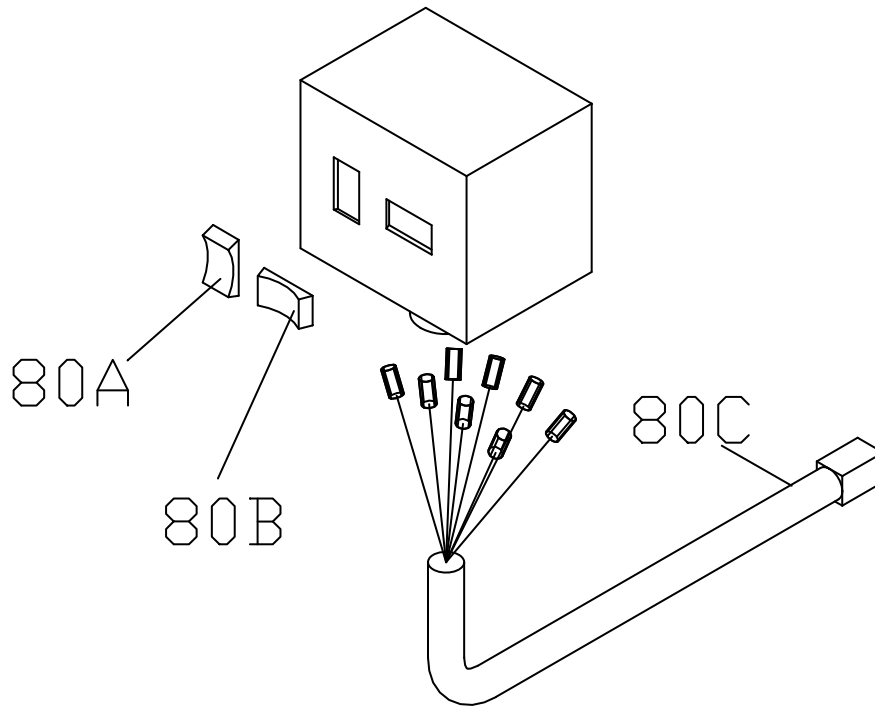

Straight Blade Switch Box Control STB03124 Parts Breakdown

Figure 1. Straight Blade Switch Box Control Parts Breakdown

G10050

| Reference Number | Part Number | Description |
|------------------|-------------|-----------------------------|
| 80A | HYD01622 | Rocker Switch -Lift |
| 80B | HYD01623 | Rocker Switch - Angle |
| 80C | MSC03845 | Pigtail – Control Box (All) |