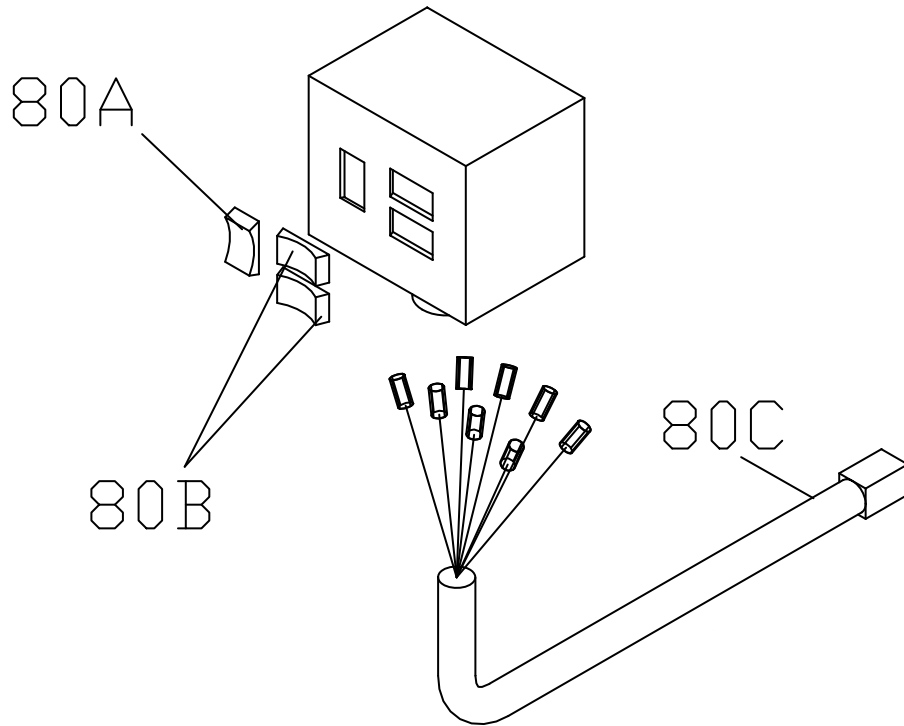

Power V-Blade Switch Box Control HYD01691 Parts Breakdown

Figure 1. Power V-Blade Switch Box Control Parts Breakdown

G10051

Reference Number	Part Number	Description
80A	HYD01622	Rocker Switch -Lift
80B	HYD01623	Rocker Switch - Angle
80C	MSC03845	Pigtail – Control Box (All)