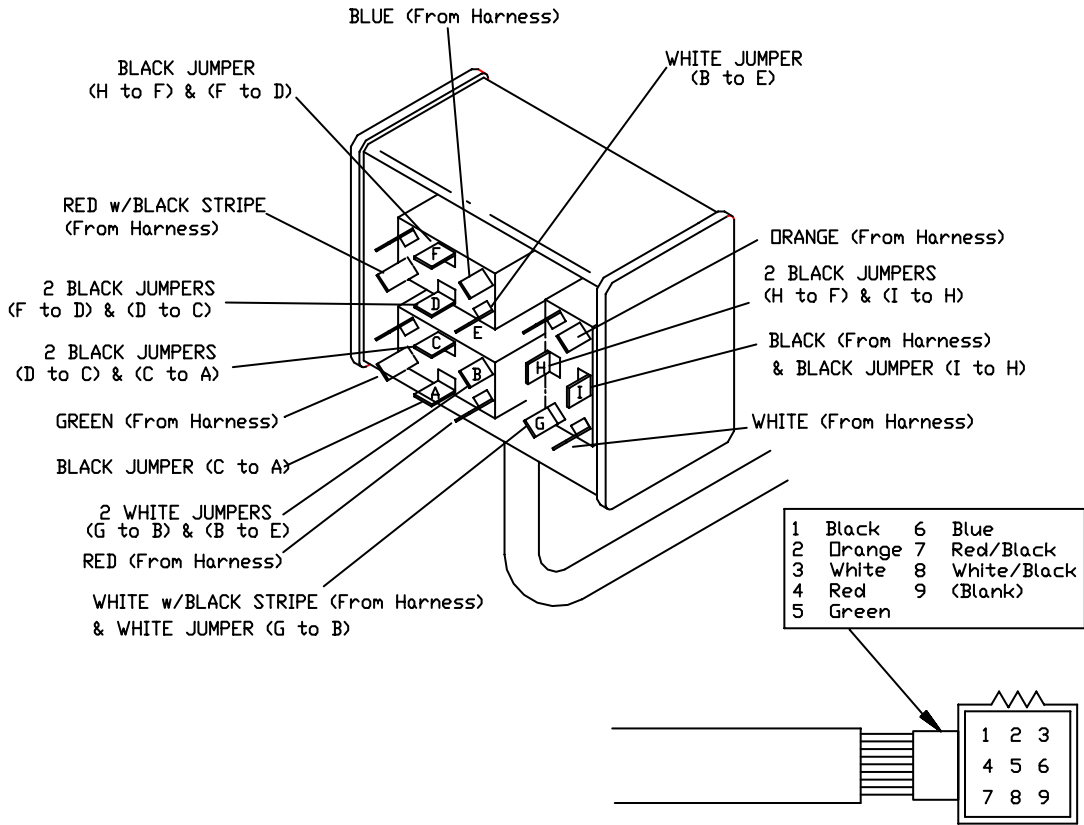

Power V-Blade Switch Box HYD01691 Wiring Diagram

Figure 1. Power V-Blade Rocker Box Wiring Diagram

G10074

COLOR	FUNCTION	PIN
BLACK	12 VOLTS +	1
ORANGE	PLOW DOWN	2
WHITE	PLOW UP	3
RED	RIGHT OUT	4
GREEN	RIGHT IN	5
BLUE	LEFT OUT	6
RED/BLACK	LEFT IN	7
WHITE/BLACK	PUMP SOLENOID	8
BROWN	GROUND/BLANK	9