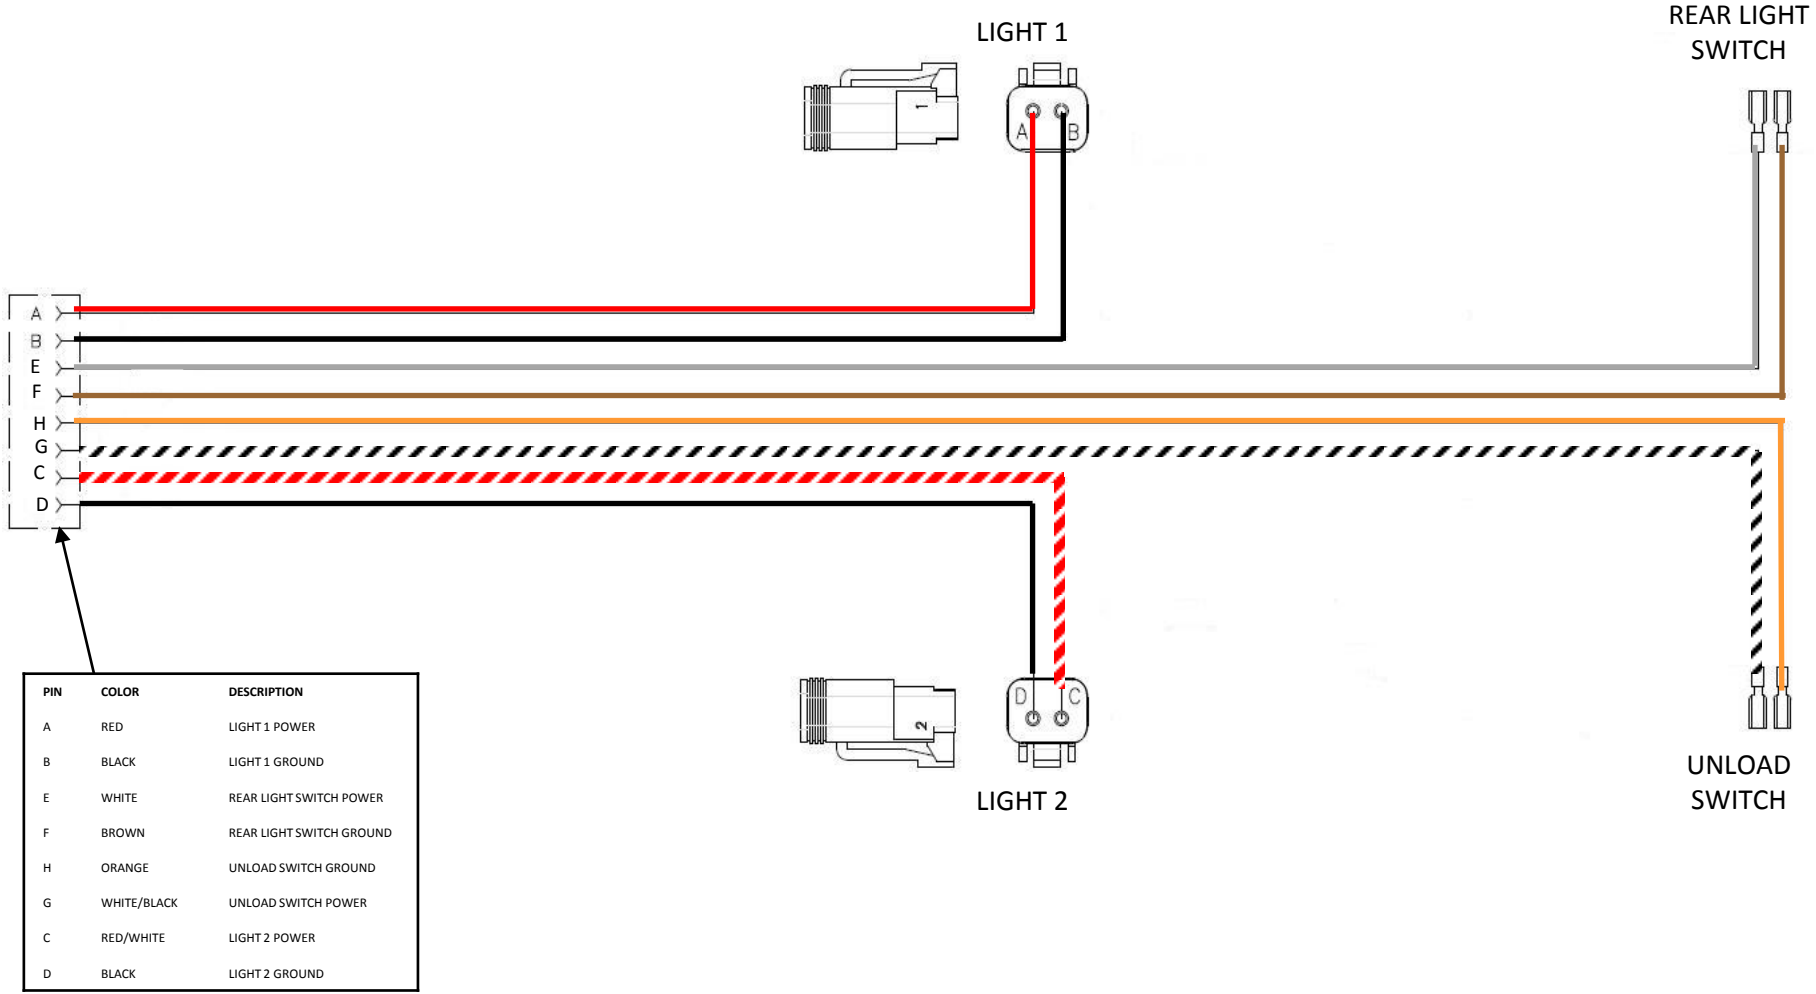

Truckside Harness-VBX14283

VBX8000/9000

PIN	COLOR
A	WHITE
B	BROWN
C	RED
D	BLUE TWISTED PAIR
E	GREEN TWISTED PAIR
F	PLUG

PIN	COLOR
4	BLUE TWISTED PAIR
3	GREEN TWISTED PAIR
2	RED
1	BLACK

Spreaderside Harness-VBS14282

VBX8000/9000

Spreader Headlight Harness-VBS14309

VBX8000/9000

MAIN SPREADER HARNESS

PIN	COLOR	DESCRIPTION
A	RED	LIGHT 1 POWER
B	BLACK	LIGHT 1 GROUND
E	WHITE	REAR LIGHT SWITCH POWER
F	BROWN	REAR LIGHT SWITCH GROUND
H	ORANGE	UNLOAD SWITCH GROUND
G	WHITE/BLACK	UNLOAD SWITCH POWER
C	RED/WHITE	LIGHT 2 POWER
D	BLACK	LIGHT 2 GROUND