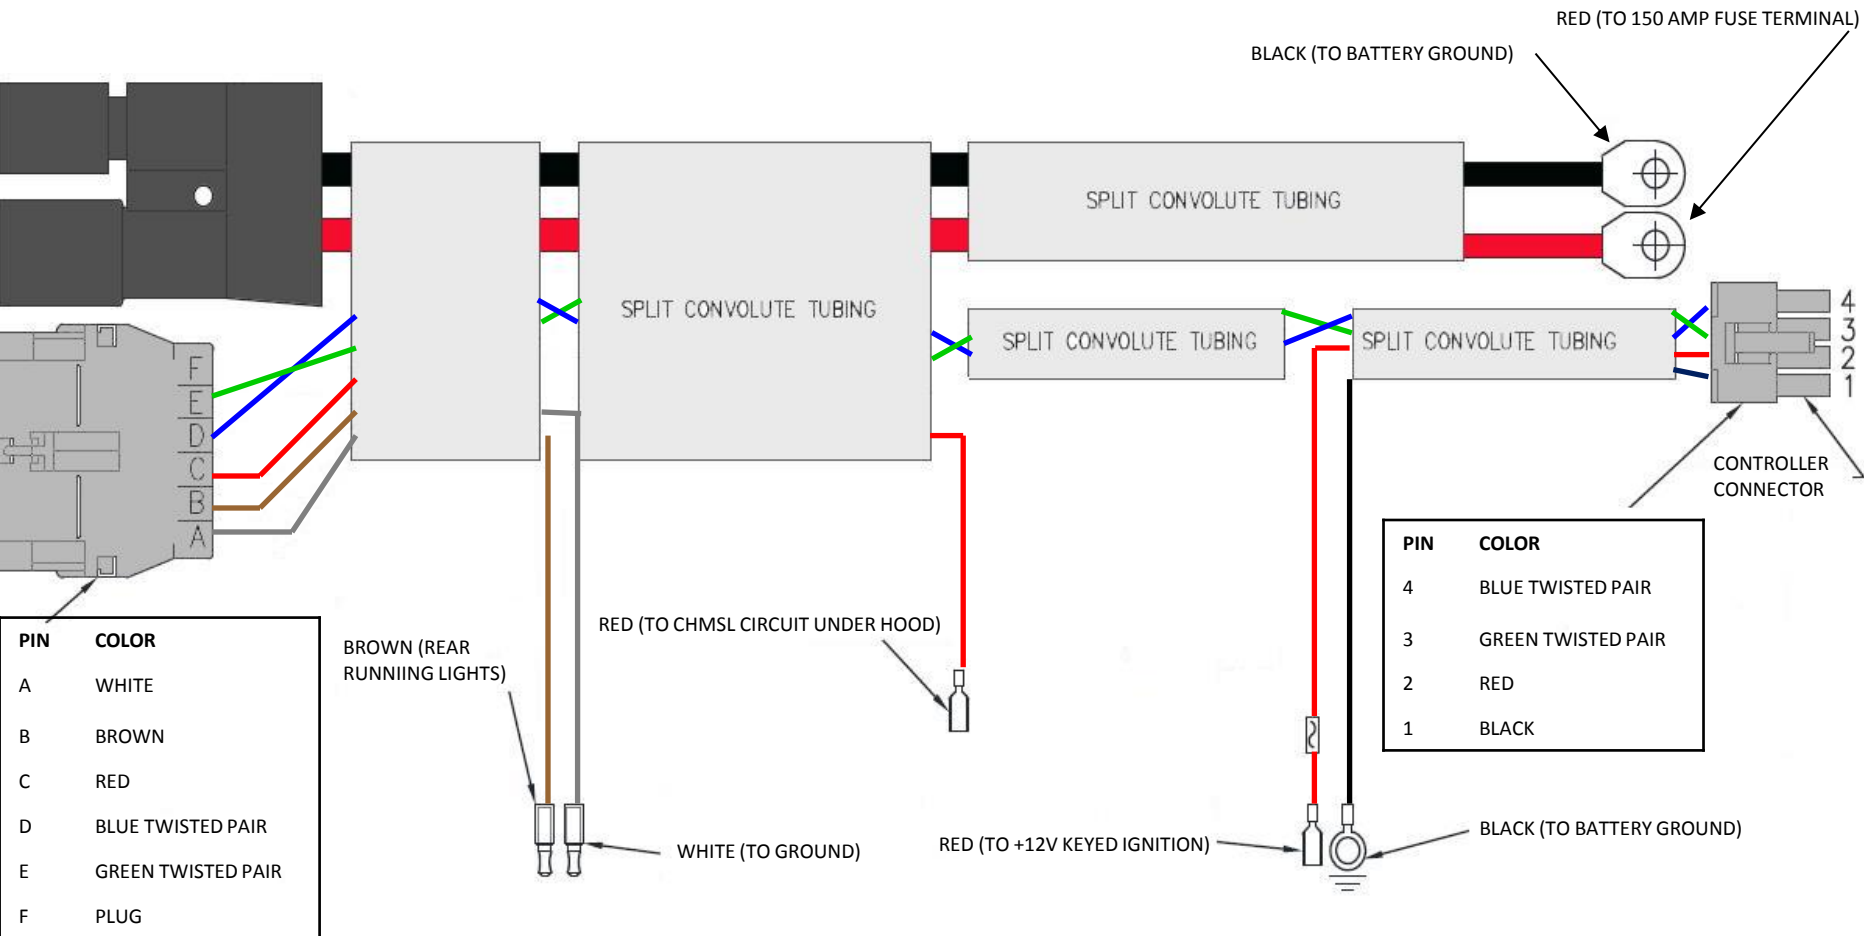

Truckside Harness-VBX14283

VBX8000/9000

PIN	COLOR
A	WHITE
B	BROWN
C	RED
D	BLUE TWISTED PAIR
E	GREEN TWISTED PAIR
F	PLUG

PIN	COLOR
4	BLUE TWISTED PAIR
3	GREEN TWISTED PAIR
2	RED
1	BLACK

Spreaderside Harness-VBS14282

VBX8000/9000

Spreader Headlight Harness-VBS14309

VBX8000/9000

MAIN SPREADER HARNESS

PIN	COLOR	DESCRIPTION
A	RED	LIGHT 1 POWER
B	BLACK	LIGHT 1 GROUND
E	WHITE	REAR LIGHT SWITCH POWER
F	BROWN	REAR LIGHT SWITCH GROUND
H	ORANGE	UNLOAD SWITCH GROUND
G	WHITE/BLACK	UNLOAD SWITCH POWER
C	RED/WHITE	LIGHT 2 POWER
D	BLACK	LIGHT 2 GROUND