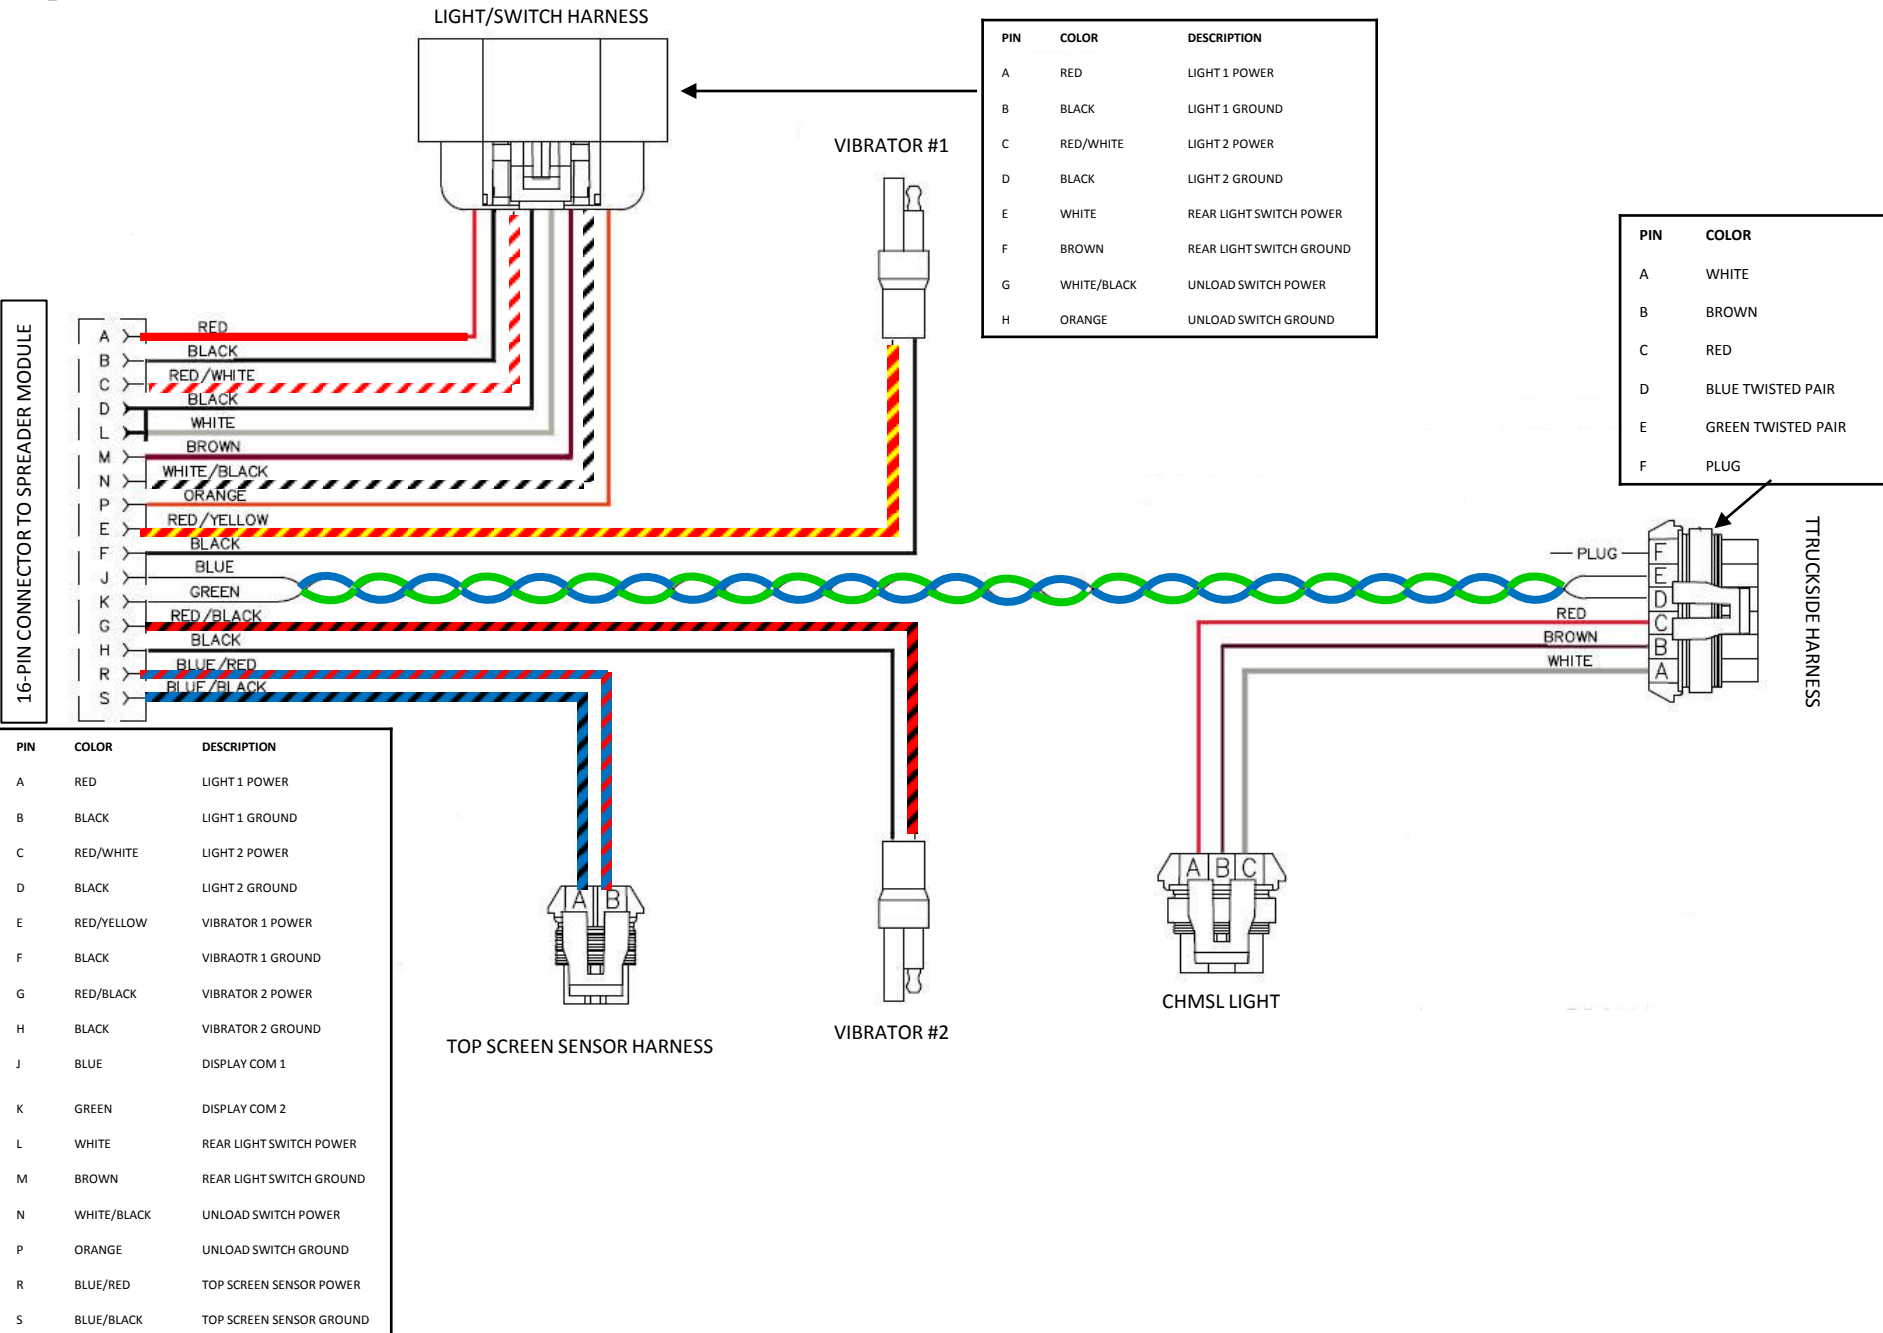

Truckside Harness-VBX14283

VBX8000/9000

PIN	COLOR
A	WHITE
B	BROWN
C	RED
D	BLUE TWISTED PAIR
E	GREEN TWISTED PAIR
F	PLUG

PIN	COLOR
4	BLUE TWISTED PAIR
3	GREEN TWISTED PAIR
2	RED
1	BLACK

Spreaderside Harness-VBS14282

VBX8000/9000

Spreader Headlight Harness-VBS14309

VBX8000/9000

MAIN SPREADER HARNESS

PIN	COLOR	DESCRIPTION
A	RED	LIGHT 1 POWER
B	BLACK	LIGHT 1 GROUND
E	WHITE	REAR LIGHT SWITCH POWER
F	BROWN	REAR LIGHT SWITCH GROUND
H	ORANGE	UNLOAD SWITCH GROUND
G	WHITE/BLACK	UNLOAD SWITCH POWER
C	RED/WHITE	LIGHT 2 POWER
D	BLACK	LIGHT 2 GROUND