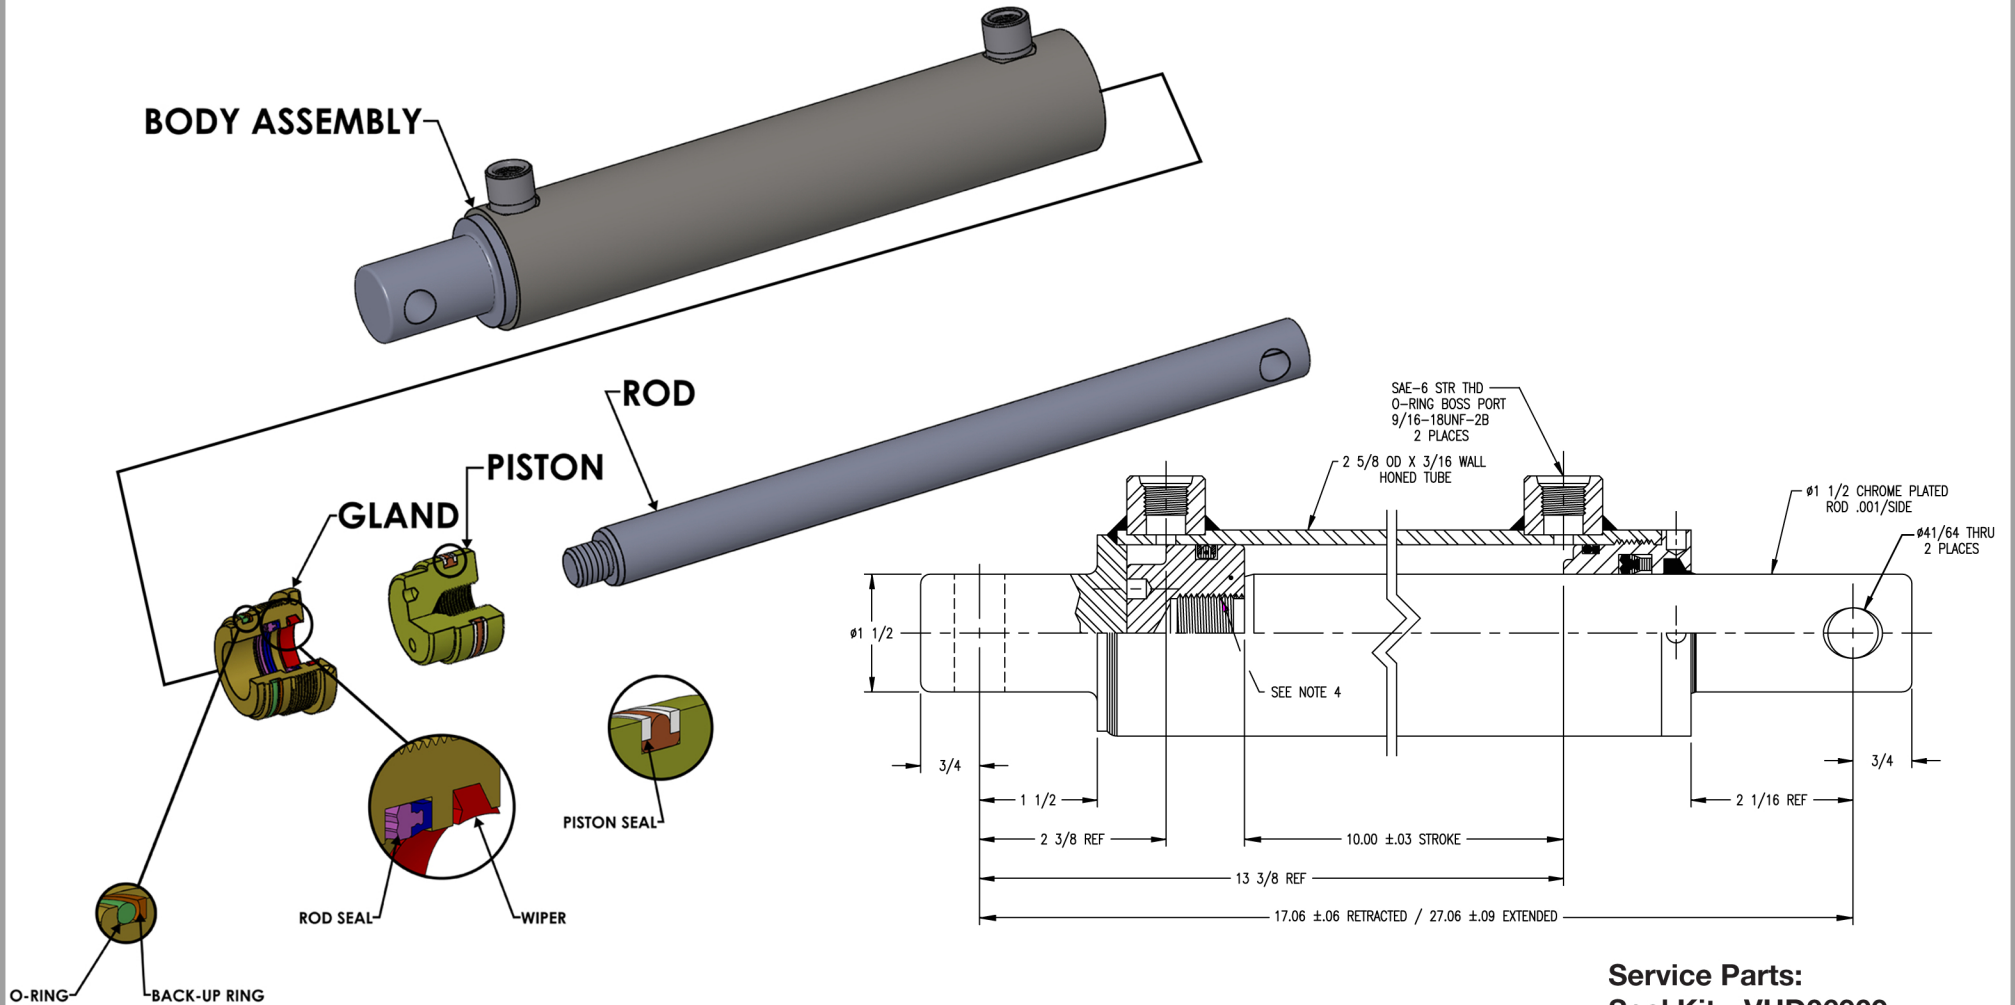

VHD06902

Angle Cylinder, Skid Steer Combo Plow

Service Parts:
Seal Kit - VHD06909
Gland Nut - VHD06908